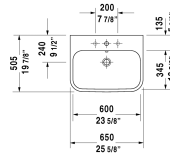

Happy D.2 Furniture washbasin ☺ # 2318650000 / 2318650087
< 25 5/8" Inch >

Furniture washbasin	Dimension	Weight	Order number
with overflow, with faucet deck, overflow clip Chrome included, underside fully glazed, hardware included, wall-mounted, cUPC® listed*, 25 5/8" Inch			
Colors			
00 White			
Variant			
●	25 5/8" x 19 7/8" Inch	46.3 lb	2318650000
●●●	25 5/8" x 19 7/8" Inch	46.3 lb	2318650087
Infobox			
* Complies with following standards: ASME A112.19.2/CSA B45.1, Washbasin is not ADA compliant in combination with pedestal, siphon cover or metal console			
Sanitary ceramics with the special WonderGliss surface finish will remain clean and attractive-looking for a long time to come. When ordering WonderGliss please add a "1" as eleventh digit to the model number.			
Space-saving siphon	1 1/4" Inch	0.9 lb	005076
Suitable products			
Vanity unit wall-mounted 2 drawers, upper drawer including cut-out for siphon and siphon cover, for Happy D.2 # 231865, 24 5/8" x 18 7/8" Inch	24 5/8" x 18 7/8" Inch		H26364
Metal console height adjustable +2", Chrome, for washbasin # 231865,			003078
Vanity unit floorstanding 2 drawers, upper drawer including cut-out for siphon and siphon cover, for Happy D.2 # 231865, 24 5/8" x 18 7/8" Inch	24 5/8" x 18 7/8" Inch		H26372

Happy D.2 Furniture washbasin  # 2318650000 / 2318650087

|< 25 5/8" Inch >|

All drawings contain the necessary measurements which are subject to standard tolerances. They are stated in inch & mm and are non-binding. Exact measurements, in particular for customized installation scenarios, can only be taken from the finished ceramic piece.