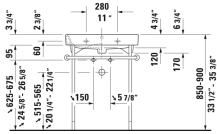

Happy D.2 Furniture washbasin ☺ # 2318650000 / 2318650087
< 25 5/8" Inch >

Furniture washbasin	Dimension	Weight	Order number
with overflow, with faucet deck, overflow clip Chrome included, underside fully glazed, hardware included, wall-mounted, cUPC® listed*, 25 5/8" Inch			
Colors			
00 White			
Variant			
●	25 5/8" x 19 7/8" Inch	46.3 lb	2318650000
●●●	25 5/8" x 19 7/8" Inch	46.3 lb	2318650087
Infobox			
* Complies with following standards: ASME A112.19.2/CSA B45.1, Washbasin is not ADA compliant in combination with pedestal, siphon cover or metal console			
Sanitary ceramics with the special WonderGliss surface finish will remain clean and attractive-looking for a long time to come. When ordering WonderGliss please add a "1" as eleventh digit to the model number.			
Space-saving siphon	1 1/4" Inch	0.9 lb	005076
Suitable products			
Vanity unit wall-mounted 2 drawers, upper drawer including cut-out for siphon and siphon cover, for Happy D.2 # 231865, 24 5/8" x 18 7/8" Inch	24 5/8" x 18 7/8" Inch		H26364
Metal console height adjustable +2", Chrome, for washbasin # 231865,			003078
Vanity unit floorstanding 2 drawers, upper drawer including cut-out for siphon and siphon cover, for Happy D.2 # 231865, 24 5/8" x 18 7/8" Inch	24 5/8" x 18 7/8" Inch		H26372

Happy D.2 Furniture washbasin  # 2318650000 / 2318650087

|< 25 5/8" Inch >|

All drawings contain the necessary measurements which are subject to standard tolerances. They are stated in inch & mm and are non-binding. Exact measurements, in particular for customized installation scenarios, can only be taken from the finished ceramic piece.