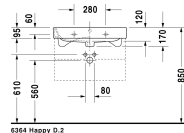

Happy D.2 Furniture washbasin ☺ # 2318650000 / 2318650087
< 25 5/8" Inch >

Furniture washbasin	Dimension	Weight	Order number
with overflow, with faucet deck, overflow clip Chrome included, underside fully glazed, hardware included, wall-mounted, cUPC® listed*, 25 5/8" Inch			
Colors			
00 White			
Variant			
●	25 5/8" x 19 7/8" Inch	46.3 lb	2318650000
●●●	25 5/8" x 19 7/8" Inch	46.3 lb	2318650087
Infobox			
* Complies with following standards: ASME A112.19.2/CSA B45.1, Washbasin is not ADA compliant in combination with pedestal, siphon cover or metal console			
Sanitary ceramics with the special WonderGliss surface finish will remain clean and attractive-looking for a long time to come. When ordering WonderGliss please add a "1" as eleventh digit to the model number.			
Space-saving siphon	1 1/4" Inch	0.9 lb	005076
Suitable products			
Vanity unit wall-mounted 2 drawers, upper drawer including cut-out for siphon and siphon cover, for Happy D.2 # 231865, 24 5/8" x 18 7/8" Inch	24 5/8" x 18 7/8" Inch		H26364
Metal console height adjustable +2", Chrome, for washbasin # 231865,			003078
Vanity unit floorstanding 2 drawers, upper drawer including cut-out for siphon and siphon cover, for Happy D.2 # 231865, 24 5/8" x 18 7/8" Inch	24 5/8" x 18 7/8" Inch		H26372

Happy D.2 Furniture washbasin  # 2318650000 / 2318650087

|< 25 5/8" Inch >|

All drawings contain the necessary measurements which are subject to standard tolerances. They are stated in inch & mm and are non-binding. Exact measurements, in particular for customized installation scenarios, can only be taken from the finished ceramic piece.