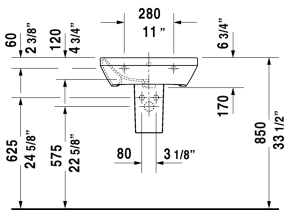

DuraStyle Washbasin # 2319550000 / 2319550030

|< 21 5/8" Inch >|

| Washbasin | Dimension | Weight | Order number |
|--|------------------------|---------|--------------|
| with overflow, with faucet deck, underside fully glazed, hardware included, wall-mounted, 21 5/8" Inch | | | |
| Colors | | | |
| 00 White | | | |
| Variant | | | |
| ● | 21 5/8" x 17 3/8" Inch | 34.8 lb | 2319550000 |
| ●●● | 21 5/8" x 17 3/8" Inch | 34.8 lb | 2319550030 |
| Sanitary ceramics with the special WonderGliss surface finish will remain clean and attractive-looking for a long time to come. When ordering WonderGliss please add a "1" as eleventh digit to the model number. | | | |
| Suitable products | | | |
| Siphon cover for # 231955, 231960, 231965, 232012, 232010, 232080, 232065, 232610, 232680, 232510, 232580, 233813, 232460, 232455, 235714, | | | 085830 |
| Pedestal for # 231955, 231960, 231965, 232012, 232010, 232080, 232065, 232610, 232680, 232510, 232580, 233813, 232460, 232455, 235714, | | | 085829 |

All drawings contain the necessary measurements which are subject to standard tolerances. They are stated in inch & mm and are non-binding. Exact measurements, in particular for customized installation scenarios, can only be taken from the finished ceramic piece.