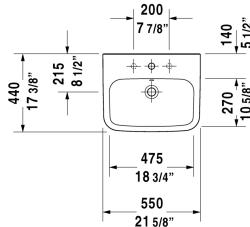

DuraStyle Washbasin # 2319550000 / 2319550030

|< 21 5/8" Inch >|

| Washbasin | Dimension | Weight | Order number |
|--|------------------------|---------|--------------|
| with overflow, with faucet deck, underside fully glazed, hardware included, wall-mounted, 21 5/8" Inch | | | |
| Colors | | | |
| 00 White | | | |
| Variant | | | |
| ● | 21 5/8" x 17 3/8" Inch | 34.8 lb | 2319550000 |
| ●●● | 21 5/8" x 17 3/8" Inch | 34.8 lb | 2319550030 |
| Sanitary ceramics with the special WonderGliss surface finish will remain clean and attractive-looking for a long time to come. When ordering WonderGliss please add a "1" as eleventh digit to the model number. | | | |
| Suitable products | | | |
| Siphon cover for # 231955, 231960, 231965, 232012, 232010, 232080, 232065, 232610, 232680, 232510, 232580, 233813, 232460, 232455, 235714, | | | 085830 |
| Pedestal for # 231955, 231960, 231965, 232012, 232010, 232080, 232065, 232610, 232680, 232510, 232580, 233813, 232460, 232455, 235714, | | | 085829 |

All drawings contain the necessary measurements which are subject to standard tolerances. They are stated in inch & mm and are non-binding. Exact measurements, in particular for customized installation scenarios, can only be taken from the finished ceramic piece.