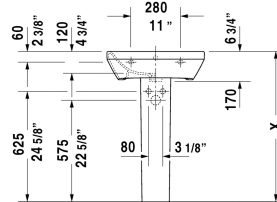

DuraStyle Washbasin # 2319550000 / 2319550030

|< 21 5/8" Inch >|

| Washbasin | Dimension | Weight | Order number |
|--|------------------------|---------|--------------|
| with overflow, with faucet deck, underside fully glazed, hardware included, wall-mounted, 21 5/8" Inch | | | |
| Colors | | | |
| 00 White | | | |
| Variant | | | |
| ● | 21 5/8" x 17 3/8" Inch | 34.8 lb | 2319550000 |
| ●●● | 21 5/8" x 17 3/8" Inch | 34.8 lb | 2319550030 |
| Sanitary ceramics with the special WonderGliss surface finish will remain clean and attractive-looking for a long time to come. When ordering WonderGliss please add a "1" as eleventh digit to the model number. | | | |
| Suitable products | | | |
| Siphon cover for # 231955, 231960, 231965, 232012, 232010, 232080, 232065, 232610, 232680, 232510, 232580, 233813, 232460, 232455, 235714, | | | 085830 |
| Pedestal for # 231955, 231960, 231965, 232012, 232010, 232080, 232065, 232610, 232680, 232510, 232580, 233813, 232460, 232455, 235714, | | | 085829 |

All drawings contain the necessary measurements which are subject to standard tolerances. They are stated in inch & mm and are non-binding. Exact measurements, in particular for customized installation scenarios, can only be taken from the finished ceramic piece.