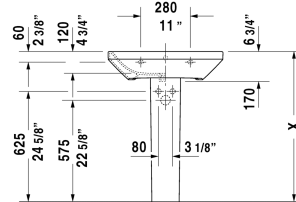

DuraStyle Washbasin # 2319650000 / 2319650030

< 25 5/8" Inch >

Washbasin	Dimension	Weight	Order number
with overflow, with faucet deck, underside fully glazed, hardware included, wall-mounted, cUPC® listed*, 25 5/8" Inch			
Colors			
00 White			
Variant			
●	25 5/8" x 17 3/8" Inch	40.6 lb	2319650000
● ● ●	25 5/8" x 17 3/8" Inch	40.6 lb	2319650030
Infobox			
* Complies with following standards: ASME A112.19.2/CSA B45.1			
Sanitary ceramics with the special WonderGliss surface finish will remain clean and attractive-looking for a long time to come. When ordering WonderGliss please add a "1" as eleventh digit to the model number.			
Suitable products			
Siphon cover for # 231955, 231960, 231965, 232012, 232010, 232080, 232065, 232610, 232680, 232510, 232580, 233813, 232460, 232455, 235714,			085830
Pedestal for # 231955, 231960, 231965, 232012, 232010, 232080, 232065, 232610, 232680, 232510, 232580, 233813, 232460, 232455, 235714,			085829

All drawings contain the necessary measurements which are subject to standard tolerances. They are stated in inch & mm and are non-binding. Exact measurements, in particular for customized installation scenarios, can only be taken from the finished ceramic piece.