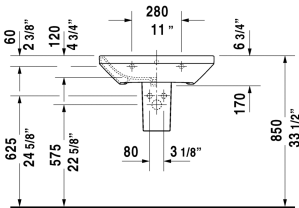

DuraStyle Washbasin # 2319650000 / 2319650030

< 25 5/8" Inch >

Washbasin	Dimension	Weight	Order number
with overflow, with faucet deck, underside fully glazed, hardware included, wall-mounted, cUPC® listed*, 25 5/8" Inch			
Colors			
00 White			
Variant			
●	25 5/8" x 17 3/8" Inch	40.6 lb	2319650000
● ● ●	25 5/8" x 17 3/8" Inch	40.6 lb	2319650030
Infobox			
* Complies with following standards: ASME A112.19.2/CSA B45.1			
Sanitary ceramics with the special WonderGliss surface finish will remain clean and attractive-looking for a long time to come. When ordering WonderGliss please add a "1" as eleventh digit to the model number.			
Suitable products			
Siphon cover for # 231955, 231960, 231965, 232012, 232010, 232080, 232065, 232610, 232680, 232510, 232580, 233813, 232460, 232455, 235714,			085830
Pedestal for # 231955, 231960, 231965, 232012, 232010, 232080, 232065, 232610, 232680, 232510, 232580, 233813, 232460, 232455, 235714,			085829

All drawings contain the necessary measurements which are subject to standard tolerances. They are stated in inch & mm and are non-binding. Exact measurements, in particular for customized installation scenarios, can only be taken from the finished ceramic piece.