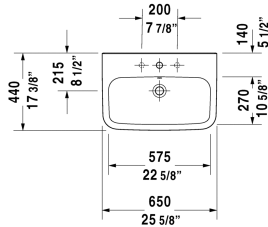

DuraStyle Washbasin # 2319650000 / 2319650030

< 25 5/8" Inch >

Washbasin	Dimension	Weight	Order number
with overflow, with faucet deck, underside fully glazed, hardware included, wall-mounted, cUPC® listed*, 25 5/8" Inch			
Colors			
00 White			
Variant			
●	25 5/8" x 17 3/8" Inch	40.6 lb	2319650000
● ● ●	25 5/8" x 17 3/8" Inch	40.6 lb	2319650030
Infobox			
* Complies with following standards: ASME A112.19.2/CSA B45.1			
Sanitary ceramics with the special WonderGliss surface finish will remain clean and attractive-looking for a long time to come. When ordering WonderGliss please add a "1" as eleventh digit to the model number.			
Suitable products			
Siphon cover for # 231955, 231960, 231965, 232012, 232010, 232080, 232065, 232610, 232680, 232510, 232580, 233813, 232460, 232455, 235714,			085830
Pedestal for # 231955, 231960, 231965, 232012, 232010, 232080, 232065, 232610, 232680, 232510, 232580, 233813, 232460, 232455, 235714,			085829

All drawings contain the necessary measurements which are subject to standard tolerances. They are stated in inch & mm and are non-binding. Exact measurements, in particular for customized installation scenarios, can only be taken from the finished ceramic piece.