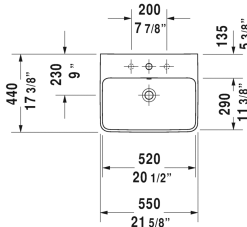

ME by Starck Washbasin # 233555..00 / 233555..30 /
233555..00 / 233555..30

|< 21 5/8" Inch >|

Washbasin	Dimension	Weight	Order number
with overflow, with faucet deck, underside fully glazed, hardware included, wall-mounted, 21 5/8" Inch			
Colors			
00 White 32 White Satin Matte			
Variant			
●	21 5/8" x 17 3/8" Inch	34.2 lb	233555..00
● ● ●	21 5/8" x 17 3/8" Inch	34.2 lb	233555..30
●	21 5/8" x 17 3/8" Inch	34.2 lb	233555..00
● ● ●	21 5/8" x 17 3/8" Inch	34.2 lb	233555..30
Sanitary ceramics with the special WonderGliss surface finish will remain clean and attractive-looking for a long time to come. When ordering WonderGliss please add a "1" as eleventh digit to the model number.			
Suitable products			
Pedestal for # 233565, 233560, 233555, 233613, 233612, 233610, 233683, 233663, 6 7/8" x 8 1/4" Inch	6 7/8" x 8 1/4" Inch		085839
Siphon cover for # 233565, 233560, 233555, 233613, 233612, 233610, 233683, 233663, 6 3/4" x 11 3/4" Inch	6 3/4" x 11 3/4" Inch		085840

All drawings contain the necessary measurements which are subject to standard tolerances. They are stated in inch & mm and are non-binding. Exact measurements, in particular for customized installation scenarios, can only be taken from the finished ceramic piece.