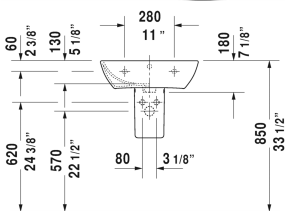

ME by Starck Washbasin # 233555..00 / 233555..30 /
233555..00 / 233555..30

|< 21 5/8" Inch >|

Washbasin	Dimension	Weight	Order number
with overflow, with faucet deck, underside fully glazed, hardware included, wall-mounted, 21 5/8" Inch			
Colors			
00 White 32 White Satin Matte			
Variant			
●	21 5/8" x 17 3/8" Inch	34.2 lb	233555..00
● ● ●	21 5/8" x 17 3/8" Inch	34.2 lb	233555..30
●	21 5/8" x 17 3/8" Inch	34.2 lb	233555..00
● ● ●	21 5/8" x 17 3/8" Inch	34.2 lb	233555..30
Sanitary ceramics with the special WonderGliss surface finish will remain clean and attractive-looking for a long time to come. When ordering WonderGliss please add a "1" as eleventh digit to the model number.			
Suitable products			
Pedestal for # 233565, 233560, 233555, 233613, 233612, 233610, 233683, 233663, 6 7/8" x 8 1/4" Inch	6 7/8" x 8 1/4" Inch		085839
Siphon cover for # 233565, 233560, 233555, 233613, 233612, 233610, 233683, 233663, 6 3/4" x 11 3/4" Inch	6 3/4" x 11 3/4" Inch		085840

All drawings contain the necessary measurements which are subject to standard tolerances. They are stated in inch & mm and are non-binding. Exact measurements, in particular for customized installation scenarios, can only be taken from the finished ceramic piece.