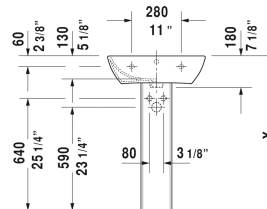

ME by Starck Washbasin # 233555..00 / 233555..30 /
233555..00 / 233555..30

|< 21 5/8" Inch >|

Washbasin	Dimension	Weight	Order number
with overflow, with faucet deck, underside fully glazed, hardware included, wall-mounted, 21 5/8" Inch			
Colors			
00 White 32 White Satin Matte			
Variant			
●	21 5/8" x 17 3/8" Inch	34.2 lb	233555..00
● ● ●	21 5/8" x 17 3/8" Inch	34.2 lb	233555..30
●	21 5/8" x 17 3/8" Inch	34.2 lb	233555..00
● ● ●	21 5/8" x 17 3/8" Inch	34.2 lb	233555..30
Sanitary ceramics with the special WonderGliss surface finish will remain clean and attractive-looking for a long time to come. When ordering WonderGliss please add a "1" as eleventh digit to the model number.			
Suitable products			
Pedestal for # 233565, 233560, 233555, 233613, 233612, 233610, 233683, 233663, 6 7/8" x 8 1/4" Inch	6 7/8" x 8 1/4" Inch		085839
Siphon cover for # 233565, 233560, 233555, 233613, 233612, 233610, 233683, 233663, 6 3/4" x 11 3/4" Inch	6 3/4" x 11 3/4" Inch		085840

All drawings contain the necessary measurements which are subject to standard tolerances. They are stated in inch & mm and are non-binding. Exact measurements, in particular for customized installation scenarios, can only be taken from the finished ceramic piece.