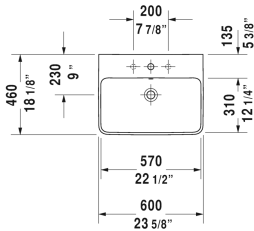

ME by Starck Washbasin # 233560..00 / 233560..30 /
233560..00 / 233560..30

| < 23 5/8" Inch > |

Washbasin	Dimension	Weight	Order number
with overflow, with faucet deck, underside fully glazed, hardware included, wall-mounted, 23 5/8" Inch			
Colors			
00 White 32 White Satin Matte			
Variant			
●	23 5/8" x 18 1/8" Inch	37.7 lb	233560..00
●●●	23 5/8" x 18 1/8" Inch	37.7 lb	233560..30
●	23 5/8" x 18 1/8" Inch	37.7 lb	233560..00
●●●	23 5/8" x 18 1/8" Inch	37.7 lb	233560..30
Sanitary ceramics with the special WonderGliss surface finish will remain clean and attractive-looking for a long time to come. When ordering WonderGliss please add a "1" as eleventh digit to the model number.			
Suitable products			
Pedestal for # 233565, 233560, 233555, 233613, 233612, 233610, 233683, 233663, 6 7/8" x 8 1/4" Inch	6 7/8" x 8 1/4" Inch		085839
Siphon cover for # 233565, 233560, 233555, 233613, 233612, 233610, 233683, 233663, 6 3/4" x 11 3/4" Inch	6 3/4" x 11 3/4" Inch		085840

All drawings contain the necessary measurements which are subject to standard tolerances. They are stated in inch & mm and are non-binding. Exact measurements, in particular for customized installation scenarios, can only be taken from the finished ceramic piece.