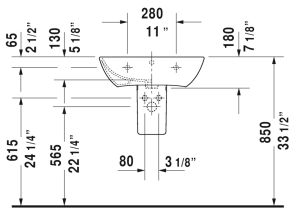

ME by Starck Washbasin # 233560..00 / 233560..30 /
233560..00 / 233560..30

| < 23 5/8" Inch > |

Washbasin	Dimension	Weight	Order number
with overflow, with faucet deck, underside fully glazed, hardware included, wall-mounted, 23 5/8" Inch			
Colors			
00 White 32 White Satin Matte			
Variant			
●	23 5/8" x 18 1/8" Inch	37.7 lb	233560..00
●●●	23 5/8" x 18 1/8" Inch	37.7 lb	233560..30
●	23 5/8" x 18 1/8" Inch	37.7 lb	233560..00
●●●	23 5/8" x 18 1/8" Inch	37.7 lb	233560..30
Sanitary ceramics with the special WonderGliss surface finish will remain clean and attractive-looking for a long time to come. When ordering WonderGliss please add a "1" as eleventh digit to the model number.			
Suitable products			
Pedestal for # 233565, 233560, 233555, 233613, 233612, 233610, 233683, 233663, 6 7/8" x 8 1/4" Inch	6 7/8" x 8 1/4" Inch		085839
Siphon cover for # 233565, 233560, 233555, 233613, 233612, 233610, 233683, 233663, 6 3/4" x 11 3/4" Inch	6 3/4" x 11 3/4" Inch		085840

All drawings contain the necessary measurements which are subject to standard tolerances. They are stated in inch & mm and are non-binding. Exact measurements, in particular for customized installation scenarios, can only be taken from the finished ceramic piece.