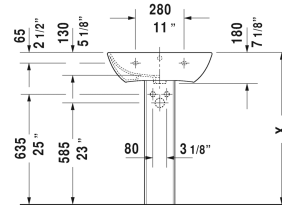

ME by Starck Washbasin # 233560..00 / 233560..30 /
233560..00 / 233560..30

| < 23 5/8" Inch > |

Washbasin	Dimension	Weight	Order number
with overflow, with faucet deck, underside fully glazed, hardware included, wall-mounted, 23 5/8" Inch			
Colors			
00 White 32 White Satin Matte			
Variant			
●	23 5/8" x 18 1/8" Inch	37.7 lb	233560..00
●●●	23 5/8" x 18 1/8" Inch	37.7 lb	233560..30
●	23 5/8" x 18 1/8" Inch	37.7 lb	233560..00
●●●	23 5/8" x 18 1/8" Inch	37.7 lb	233560..30
Sanitary ceramics with the special WonderGliss surface finish will remain clean and attractive-looking for a long time to come. When ordering WonderGliss please add a "1" as eleventh digit to the model number.			
Suitable products			
Pedestal for # 233565, 233560, 233555, 233613, 233612, 233610, 233683, 233663, 6 7/8" x 8 1/4" Inch	6 7/8" x 8 1/4" Inch		085839
Siphon cover for # 233565, 233560, 233555, 233613, 233612, 233610, 233683, 233663, 6 3/4" x 11 3/4" Inch	6 3/4" x 11 3/4" Inch		085840

All drawings contain the necessary measurements which are subject to standard tolerances. They are stated in inch & mm and are non-binding. Exact measurements, in particular for customized installation scenarios, can only be taken from the finished ceramic piece.