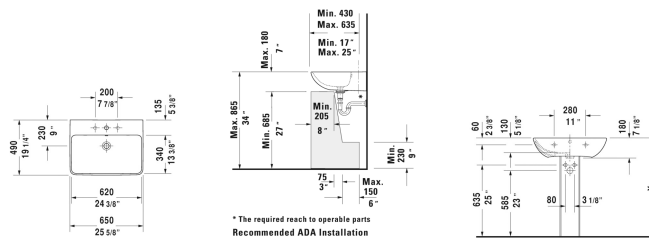

ME by Starck Washbasin & # 233565..00 / 233565..30 /
233565..00 / 233565..30

< 25 5/8" Inch >

Washbasin	Dimension	Weight	Order number
with overflow, with faucet deck, underside fully glazed, hardware included, wall-mounted, 25 5/8" Inch			
Colors			
00 White 32 White Satin Matte			
Variant			
●	25 5/8" x 19 1/4" Inch	42.8 lb	233565..00
● ● ●	25 5/8" x 19 1/4" Inch	42.8 lb	233565..30
●	25 5/8" x 19 1/4" Inch	42.8 lb	233565..00
● ● ●	25 5/8" x 19 1/4" Inch	42.8 lb	233565..30
Infobox			
Washbasin is not ADA compliant in combination with pedestal, siphon cover or metal console			
Sanitary ceramics with the special WonderGliss surface finish will remain clean and attractive-looking for a long time to come. When ordering WonderGliss please add a "1" as eleventh digit to the model number.			
Suitable products			
Pedestal for # 233565, 233560, 233555, 233613, 233612, 233610, 233683, 233663, 6 7/8" x 8 1/4" Inch	6 7/8" x 8 1/4" Inch		085839
Siphon cover for # 233565, 233560, 233555, 233613, 233612, 233610, 233683, 233663, 6 3/4" x 11 3/4" Inch	6 3/4" x 11 3/4" Inch		085840

All drawings contain the necessary measurements which are subject to standard tolerances. They are stated in inch & mm and are non-binding. Exact measurements, in particular for customized installation scenarios, can only be taken from the finished ceramic piece.