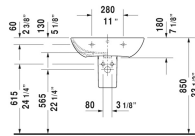

ME by Starck Washbasin & # 233565..00 / 233565..30 /
233565..00 / 233565..30

< 25 5/8" Inch >

Washbasin	Dimension	Weight	Order number
with overflow, with faucet deck, underside fully glazed, hardware included, wall-mounted, 25 5/8" Inch			
Colors			
00 White 32 White Satin Matte			
Variant			
●	25 5/8" x 19 1/4" Inch	42.8 lb	233565..00
● ● ●	25 5/8" x 19 1/4" Inch	42.8 lb	233565..30
●	25 5/8" x 19 1/4" Inch	42.8 lb	233565..00
● ● ●	25 5/8" x 19 1/4" Inch	42.8 lb	233565..30
Infobox			
Washbasin is not ADA compliant in combination with pedestal, siphon cover or metal console			
Sanitary ceramics with the special WonderGliss surface finish will remain clean and attractive-looking for a long time to come. When ordering WonderGliss please add a "1" as eleventh digit to the model number.			
Suitable products			
Pedestal for # 233565, 233560, 233555, 233613, 233612, 233610, 233683, 233663, 6 7/8" x 8 1/4" Inch	6 7/8" x 8 1/4" Inch		085839
Siphon cover for # 233565, 233560, 233555, 233613, 233612, 233610, 233683, 233663, 6 3/4" x 11 3/4" Inch	6 3/4" x 11 3/4" Inch		085840

All drawings contain the necessary measurements which are subject to standard tolerances. They are stated in inch & mm and are non-binding. Exact measurements, in particular for customized installation scenarios, can only be taken from the finished ceramic piece.