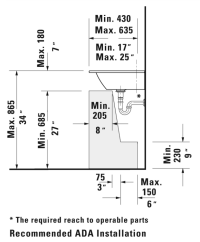

ME by Starck Double furniture washbasin & # 233613..00 /
233613..30 / 233613..58 / 233613..60 / 233613..00 / 233613..30
/ 233613..58 / 233613..60

< 51 1/8" Inch >

Double furniture washbasin	Dimension	Weight	Order number
with overflow, with faucet deck, hardware included, wall-mounted, 51 1/8" Inch			
Colors			
00 White 32 White Satin Matte			
Variant			
●	51 1/8" x 19 1/4" Inch	82.7 lb	233613..00
●●●	51 1/8" x 19 1/4" Inch	82.7 lb	233613..30
●●	51 1/8" x 19 1/4" Inch	82.7 lb	233613..58
⊗	51 1/8" x 19 1/4" Inch	82.7 lb	233613..60
●	51 1/8" x 19 1/4" Inch	82.7 lb	233613..00
●●●	51 1/8" x 19 1/4" Inch	82.7 lb	233613..30
●●	51 1/8" x 19 1/4" Inch	82.7 lb	233613..58
⊗	51 1/8" x 19 1/4" Inch	82.7 lb	233613..60
Infobox			
When combined with pedestal or siphon cover, 2 of each are mandatory, Washbasin is not ADA compliant in combination with pedestal, siphon cover or metal console			
Sanitary ceramics with the special WonderGliss surface finish will remain clean and attractive-looking for a long time to come. When ordering WonderGliss please add a "1" as eleventh digit to the model number.			
Space-saving siphon	1 1/4" Inch	0.9 lb	005076