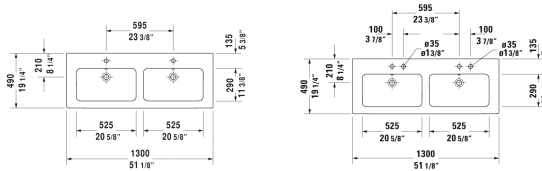

ME by Starck Double furniture washbasin & # 233613..00 /
233613..30 / 233613..58 / 233613..60 / 233613..00 / 233613..30
/ 233613..58 / 233613..60

< 51 1/8" Inch >

Double furniture washbasin	Dimension	Weight	Order number
with overflow, with faucet deck, hardware included, wall-mounted, 51 1/8" Inch			
Colors			
00 White 32 White Satin Matte			
Variant			
●	51 1/8" x 19 1/4" Inch	82.7 lb	233613..00
●●●	51 1/8" x 19 1/4" Inch	82.7 lb	233613..30
●●	51 1/8" x 19 1/4" Inch	82.7 lb	233613..58
⊗	51 1/8" x 19 1/4" Inch	82.7 lb	233613..60
●	51 1/8" x 19 1/4" Inch	82.7 lb	233613..00
●●●	51 1/8" x 19 1/4" Inch	82.7 lb	233613..30
●●	51 1/8" x 19 1/4" Inch	82.7 lb	233613..58
⊗	51 1/8" x 19 1/4" Inch	82.7 lb	233613..60
Infobox			
When combined with pedestal or siphon cover, 2 of each are mandatory, Washbasin is not ADA compliant in combination with pedestal, siphon cover or metal console			
Sanitary ceramics with the special WonderGliss surface finish will remain clean and attractive-looking for a long time to come. When ordering WonderGliss please add a "1" as eleventh digit to the model number.			
Space-saving siphon	1 1/4" Inch	0.9 lb	005076