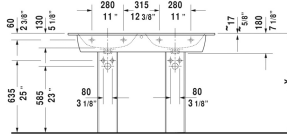

ME by Starck Double furniture washbasin & # 233613..00 /
233613..30 / 233613..58 / 233613..60 / 233613..00 / 233613..30
/ 233613..58 / 233613..60

< 51 1/8" Inch >

Double furniture washbasin	Dimension	Weight	Order number
with overflow, with faucet deck, hardware included, wall-mounted, 51 1/8" Inch			
Colors			
00 White 32 White Satin Matte			
Variant			
●	51 1/8" x 19 1/4" Inch	82.7 lb	233613..00
●●●	51 1/8" x 19 1/4" Inch	82.7 lb	233613..30
●●	51 1/8" x 19 1/4" Inch	82.7 lb	233613..58
⊗	51 1/8" x 19 1/4" Inch	82.7 lb	233613..60
●	51 1/8" x 19 1/4" Inch	82.7 lb	233613..00
●●●	51 1/8" x 19 1/4" Inch	82.7 lb	233613..30
●●	51 1/8" x 19 1/4" Inch	82.7 lb	233613..58
⊗	51 1/8" x 19 1/4" Inch	82.7 lb	233613..60
Infobox			
When combined with pedestal or siphon cover, 2 of each are mandatory, Washbasin is not ADA compliant in combination with pedestal, siphon cover or metal console			
Sanitary ceramics with the special WonderGliss surface finish will remain clean and attractive-looking for a long time to come. When ordering WonderGliss please add a "1" as eleventh digit to the model number.			
Space-saving siphon	1 1/4" Inch	0.9 lb	005076