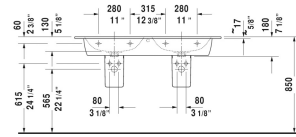

ME by Starck Double furniture washbasin & # 233613..00 /
233613..30 / 233613..58 / 233613..60 / 233613..00 / 233613..30
/ 233613..58 / 233613..60

< 51 1/8" Inch >

Double furniture washbasin	Dimension	Weight	Order number
with overflow, with faucet deck, hardware included, wall-mounted, 51 1/8" Inch			
Colors			
00 White 32 White Satin Matte			
Variant			
●	51 1/8" x 19 1/4" Inch	82.7 lb	233613..00
●●●	51 1/8" x 19 1/4" Inch	82.7 lb	233613..30
●●	51 1/8" x 19 1/4" Inch	82.7 lb	233613..58
⊗	51 1/8" x 19 1/4" Inch	82.7 lb	233613..60
●	51 1/8" x 19 1/4" Inch	82.7 lb	233613..00
●●●	51 1/8" x 19 1/4" Inch	82.7 lb	233613..30
●●	51 1/8" x 19 1/4" Inch	82.7 lb	233613..58
⊗	51 1/8" x 19 1/4" Inch	82.7 lb	233613..60
Infobox			
When combined with pedestal or siphon cover, 2 of each are mandatory, Washbasin is not ADA compliant in combination with pedestal, siphon cover or metal console			
Sanitary ceramics with the special WonderGliss surface finish will remain clean and attractive-looking for a long time to come. When ordering WonderGliss please add a "1" as eleventh digit to the model number.			
Space-saving siphon	1 1/4" Inch	0.9 lb	005076