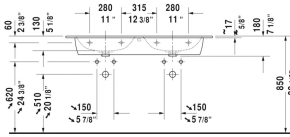

ME by Starck Double furniture washbasin & # 233613..00 /
233613..30 / 233613..58 / 233613..60 / 233613..00 / 233613..30
/ 233613..58 / 233613..60

< 51 1/8" Inch >

Double furniture washbasin	Dimension	Weight	Order number
with overflow, with faucet deck, hardware included, wall-mounted, 51 1/8" Inch			
Colors			
00 White 32 White Satin Matte			
Variant			
●	51 1/8" x 19 1/4" Inch	82.7 lb	233613..00
●●●	51 1/8" x 19 1/4" Inch	82.7 lb	233613..30
●●	51 1/8" x 19 1/4" Inch	82.7 lb	233613..58
⊗	51 1/8" x 19 1/4" Inch	82.7 lb	233613..60
●	51 1/8" x 19 1/4" Inch	82.7 lb	233613..00
●●●	51 1/8" x 19 1/4" Inch	82.7 lb	233613..30
●●	51 1/8" x 19 1/4" Inch	82.7 lb	233613..58
⊗	51 1/8" x 19 1/4" Inch	82.7 lb	233613..60
Infobox			
When combined with pedestal or siphon cover, 2 of each are mandatory, Washbasin is not ADA compliant in combination with pedestal, siphon cover or metal console			
Sanitary ceramics with the special WonderGliss surface finish will remain clean and attractive-looking for a long time to come. When ordering WonderGliss please add a "1" as eleventh digit to the model number.			
Space-saving siphon	1 1/4" Inch	0.9 lb	005076