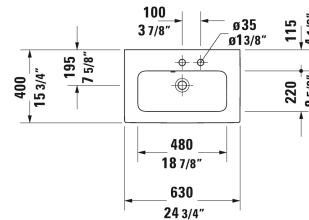

**ME by Starck Furniture washbasin Compact # 234263..00 / 234263..30 / 234263..58 / 234263..60 / 234263..00 / 234263..30 / 234263..58 / 234263..60**

| < 24 3/4" Inch > |

Furniture washbasin Compact	Dimension	Weight	Order number
with overflow, with faucet deck, hardware included, wall-mounted, 24 3/4" Inch			
<b>Colors</b>			
00 White 32 White Satin Matte			
<b>Variant</b>			
●	24 3/4" x 15 3/4" Inch	33.7 lb	234263..00
●●●	24 3/4" x 15 3/4" Inch	33.7 lb	234263..30
●●	24 3/4" x 15 3/4" Inch	33.7 lb	234263..58
⊗	24 3/4" x 15 3/4" Inch	33.7 lb	234263..60
●	24 3/4" x 15 3/4" Inch	33.7 lb	234263..00
●●●	24 3/4" x 15 3/4" Inch	33.7 lb	234263..30
●●	24 3/4" x 15 3/4" Inch	33.7 lb	234263..58
⊗	24 3/4" x 15 3/4" Inch	33.7 lb	234263..60
Sanitary ceramics with the special WonderGliss surface finish will remain clean and attractive-looking for a long time to come. When ordering WonderGliss please add a "1" as eleventh digit to the model number.			
Space-saving siphon	1 1/4" Inch	0.9 lb	005076
<b>Suitable products</b>			
Vanity unit wall-mounted Compact 1 pull-out compartment, for ME by Starck # 234263, 23 5/8" x 15 1/8" Inch	23 5/8" x 15 1/8" Inch		KT6422

*All drawings contain the necessary measurements which are subject to standard tolerances. They are stated in inch & mm and are non-binding. Exact measurements, in particular for customized installation scenarios, can only be taken from the finished ceramic piece.*