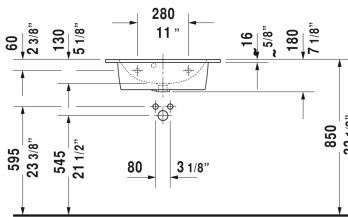

**ME by Starck Furniture washbasin Compact # 234263..00 / 234263..30 / 234263..58 / 234263..60 / 234263..00 / 234263..30 / 234263..58 / 234263..60**

| < 24 3/4" Inch > |

Furniture washbasin Compact	Dimension	Weight	Order number
with overflow, with faucet deck, hardware included, wall-mounted, 24 3/4" Inch			
<b>Colors</b>			
00 White 32 White Satin Matte			
<b>Variant</b>			
●	24 3/4" x 15 3/4" Inch	33.7 lb	234263..00
●●●	24 3/4" x 15 3/4" Inch	33.7 lb	234263..30
●●	24 3/4" x 15 3/4" Inch	33.7 lb	234263..58
⊗	24 3/4" x 15 3/4" Inch	33.7 lb	234263..60
●	24 3/4" x 15 3/4" Inch	33.7 lb	234263..00
●●●	24 3/4" x 15 3/4" Inch	33.7 lb	234263..30
●●	24 3/4" x 15 3/4" Inch	33.7 lb	234263..58
⊗	24 3/4" x 15 3/4" Inch	33.7 lb	234263..60
Sanitary ceramics with the special WonderGliss surface finish will remain clean and attractive-looking for a long time to come. When ordering WonderGliss please add a "1" as eleventh digit to the model number.			
Space-saving siphon	1 1/4" Inch	0.9 lb	005076
<b>Suitable products</b>			
Vanity unit wall-mounted Compact 1 pull-out compartment, for ME by Starck # 234263, 23 5/8" x 15 1/8" Inch	23 5/8" x 15 1/8" Inch		KT6422

*All drawings contain the necessary measurements which are subject to standard tolerances. They are stated in inch & mm and are non-binding. Exact measurements, in particular for customized installation scenarios, can only be taken from the finished ceramic piece.*