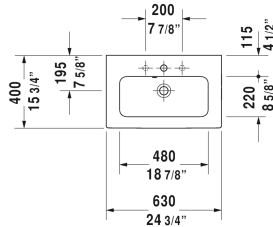

**ME by Starck Furniture washbasin Compact # 234263..00 / 234263..30 / 234263..58 / 234263..60 / 234263..00 / 234263..30 / 234263..58 / 234263..60**

| < 24 3/4" Inch > |

Furniture washbasin Compact	Dimension	Weight	Order number
with overflow, with faucet deck, hardware included, wall-mounted, 24 3/4" Inch			
<b>Colors</b>			
00 White 32 White Satin Matte			
<b>Variant</b>			
●	24 3/4" x 15 3/4" Inch	33.7 lb	234263..00
●●●	24 3/4" x 15 3/4" Inch	33.7 lb	234263..30
●●	24 3/4" x 15 3/4" Inch	33.7 lb	234263..58
⊗	24 3/4" x 15 3/4" Inch	33.7 lb	234263..60
●	24 3/4" x 15 3/4" Inch	33.7 lb	234263..00
●●●	24 3/4" x 15 3/4" Inch	33.7 lb	234263..30
●●	24 3/4" x 15 3/4" Inch	33.7 lb	234263..58
⊗	24 3/4" x 15 3/4" Inch	33.7 lb	234263..60
Sanitary ceramics with the special WonderGliss surface finish will remain clean and attractive-looking for a long time to come. When ordering WonderGliss please add a "1" as eleventh digit to the model number.			
Space-saving siphon	1 1/4" Inch	0.9 lb	005076
<b>Suitable products</b>			
Vanity unit wall-mounted Compact 1 pull-out compartment, for ME by Starck # 234263, 23 5/8" x 15 1/8" Inch	23 5/8" x 15 1/8" Inch		KT6422

*All drawings contain the necessary measurements which are subject to standard tolerances. They are stated in inch & mm and are non-binding. Exact measurements, in particular for customized installation scenarios, can only be taken from the finished ceramic piece.*