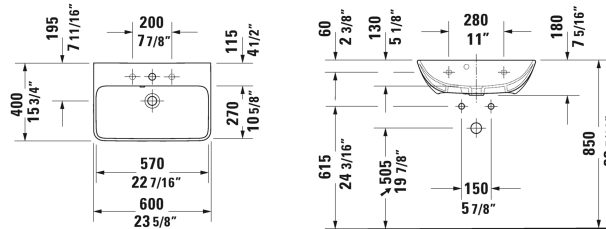

ME by Starck Washbasin Compact # 234360..00 / 234360..30 / 234360..00 / 234360..30

| < 23 5/8" Inch > |

Washbasin Compact	Dimension	Weight	Order number
with overflow, with faucet deck, hardware included, wall-mounted, 23 5/8" Inch			
Colors			
00 White 32 White Satin Matte			
Variant			
●	23 5/8" x 15 3/4" Inch	34.6 lb	234360..00
●●●	23 5/8" x 15 3/4" Inch	34.6 lb	234360..30
●	23 5/8" x 15 3/4" Inch	34.6 lb	234360..00
●●●	23 5/8" x 15 3/4" Inch	34.6 lb	234360..30
Sanitary ceramics with the special WonderGliss surface finish will remain clean and attractive-looking for a long time to come. When ordering WonderGliss please add a "1" as eleventh digit to the model number.			
Design Siphon		3.3 lb	005036

All drawings contain the necessary measurements which are subject to standard tolerances. They are stated in inch & mm and are non-binding. Exact measurements, in particular for customized installation scenarios, can only be taken from the finished ceramic piece.