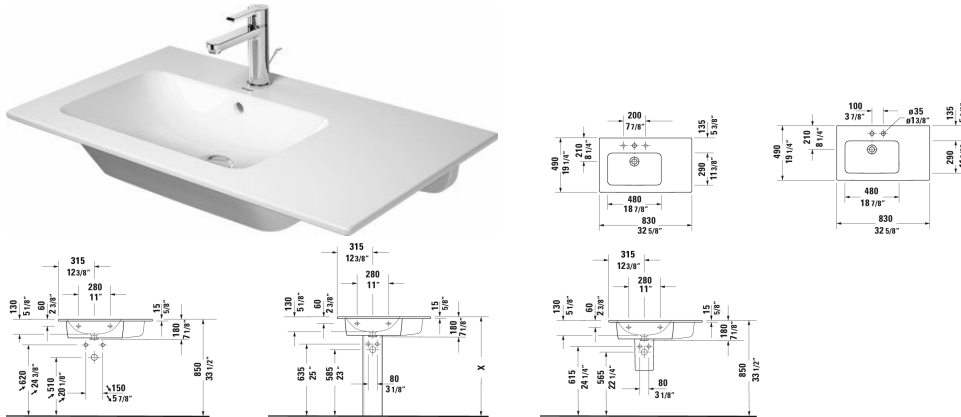

ME by Starck Furniture washbasin asymmetric # 234583..00 /
 234583..30 / 234583..58 / 234583..60 / 234583..00 /
 234583..30 / 234583..58 / 234583..60

< 32 5/8" Inch >

Furniture washbasin asymmetric	Dimension	Weight	Order number
with overflow, with faucet deck, bowl on left side, hardware included, wall-mounted, 32 5/8" Inch			
Colors			
00 White 32 White Satin Matte			
Variant			
●	32 5/8" x 19 1/4" Inch	47 lb	234583..00
● ● ●	32 5/8" x 19 1/4" Inch	47 lb	234583..30
● ●	32 5/8" x 19 1/4" Inch	47 lb	234583..58
☒	32 5/8" x 19 1/4" Inch	47 lb	234583..60
●	32 5/8" x 19 1/4" Inch	47 lb	234583..00
● ● ●	32 5/8" x 19 1/4" Inch	47 lb	234583..30
● ●	32 5/8" x 19 1/4" Inch	47 lb	234583..58
☒	32 5/8" x 19 1/4" Inch	47 lb	234583..60
Infobox			
When using a siphon cover with a washbasin with three faucet holes, the stop valve of the 3-hole lavatory faucet may not exceed a length of max. 3"			
Sanitary ceramics with the special WonderGliss surface finish will remain clean and attractive-looking for a long time to come. When ordering WonderGliss please add a "1" as eleventh digit to the model number.			
Space-saving siphon	1 1/4" Inch	0.9 lb	005076