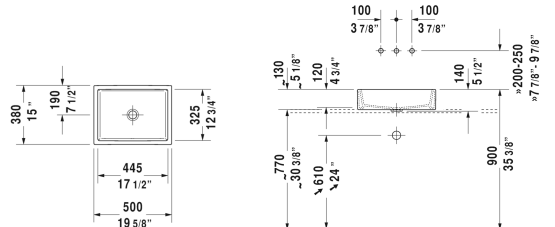

Vero Air Washbowl ☒ # 2351500000

| < 19 5/8" Inch > |

Washbowl	Dimension	Weight	Order number
ground, without overflow, without faucet deck, hardware included, 19 5/8" Inch			
Colors			
00 White			
Variant			
☒	19 5/8" x 15" Inch	29.8 lb	2351500000
Sanitary ceramics with the special WonderGliss surface finish will remain clean and attractive-looking for a long time to come. When ordering WonderGliss please add a "1" as eleventh digit to the model number.			
Slotted waste for washbasins without overflow	2" Inch	0.7 lb	005024
Design Siphon		3.3 lb	005036
Suitable products			
Vanity unit wall-mounted 1 pull-out compartment, countertop including one cut-out, for 1 above-counter basin centered, 31 1/2" x 21 5/8" Inch	31 1/2" x 21 5/8" Inch		KT6694
Vanity unit wall-mounted 1 pull-out compartment, countertop including one cut-out, for 1 above-counter basin centered, 39 3/8" x 21 5/8" Inch	39 3/8" x 21 5/8" Inch		KT6695
Vanity unit wall-mounted 1 pull-out compartment, countertop including one cut-out, for 1 above-counter basin centered, 47 1/4" x 21 5/8" Inch	47 1/4" x 21 5/8" Inch		KT6696
Vanity unit wall-mounted 2 pull-out compartments, 1 countertop with one cut-out or two cut-outs, for 1 or 2 above-counter basin(s), 55 1/8" x 21 5/8" Inch	55 1/8" x 21 5/8" Inch		KT6697 B/L/R
Vanity unit wall-mounted 2 drawers, upper drawer including cut-out for siphon and siphon cover, countertop including one cut-out, for 1 above-counter basin centered, 31 1/2" x 21 5/8" Inch	31 1/2" x 21 5/8" Inch		KT6654

All drawings contain the necessary measurements which are subject to standard tolerances. They are stated in inch & mm and are non-binding. Exact measurements, in particular for customized installation scenarios, can only be taken from the finished ceramic piece.