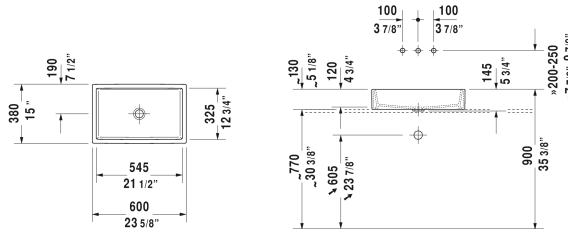

Vero Air Washbowl # 2351600000

| < 23 5/8" Inch > |

Washbowl	Dimension	Weight	Order number
ground, without overflow, without faucet deck, hardware included, cUPC® listed*, 23 5/8" Inch			
Colors			
00 White			
Variant			
☒	23 5/8" x 15" Inch	31.1 lb	2351600000
Infobox			
* Complies with following standards: ASME A112.19.2/CSA B45.1			
Sanitary ceramics with the special WonderGliss surface finish will remain clean and attractive-looking for a long time to come. When ordering WonderGliss please add a "1" as eleventh digit to the model number.			
Slotted waste for washbasins without overflow	2" Inch	0.7 lb	005024
Design Siphon		3.3 lb	005036
Suitable products			
Vanity unit wall-mounted 1 pull-out compartment, countertop including one cut-out, for 1 above-counter basin centered, 31 1/2" x 21 5/8" Inch	31 1/2" x 21 5/8" Inch		KT6694
Vanity unit wall-mounted 1 pull-out compartment, countertop including one cut-out, for 1 above-counter basin centered, 39 3/8" x 21 5/8" Inch	39 3/8" x 21 5/8" Inch		KT6695
Vanity unit wall-mounted 1 pull-out compartment, countertop including one cut-out, for 1 above-counter basin centered, 47 1/4" x 21 5/8" Inch	47 1/4" x 21 5/8" Inch		KT6696
Vanity unit wall-mounted 2 pull-out compartments, 1 countertop with one cut-out or two cut-outs, for 1 or 2 above-counter basin(s), 55 1/8" x 21 5/8" Inch	55 1/8" x 21 5/8" Inch		KT6697 B/L/R

All drawings contain the necessary measurements which are subject to standard tolerances. They are stated in inch & mm and are non-binding. Exact measurements, in particular for customized installation scenarios, can only be taken from the finished ceramic piece.