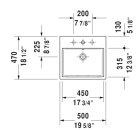

Vero Air Above-counter basin & # 2352500000 / 2352500030 / 2352500060

< 19 5/8" Inch >

Above-counter basin	Dimension	Weight	Order number
ground, with faucet deck, back side glazed, hardware included, 19 5/8" Inch			
Colors			
00 White			
Variant			
● with overflow	19 5/8" x 18 1/2" Inch	34 lb	2352500000
●●● with overflow	19 5/8" x 18 1/2" Inch	34 lb	2352500030
☒ with overflow	19 5/8" x 18 1/2" Inch	34 lb	2352500060
Infobox			
Installation with a distance to the wall is required			
Sanitary ceramics with the special WonderGliss surface finish will remain clean and attractive-looking for a long time to come. When ordering WonderGliss please add a "1" as eleventh digit to the model number.			
Accessory for ceramics			
Push button drain assembly for washbasins with overflow	2" Inch	0.8 lb	005052
Design Siphon		3.3 lb	005036
Suitable products			
Vanity unit wall-mounted 1 pull-out compartment, countertop including one cut-out, for 1 above-counter basin centered, 31 1/2" x 21 5/8" Inch	31 1/2" x 21 5/8" Inch		KT6694
Vanity unit wall-mounted 1 pull-out compartment, countertop including one cut-out, for 1 above-counter basin centered, 39 3/8" x 21 5/8" Inch	39 3/8" x 21 5/8" Inch		KT6695
Vanity unit wall-mounted 1 pull-out compartment, countertop including one cut-out, for 1 above-counter basin centered, 47 1/4" x 21 5/8" Inch	47 1/4" x 21 5/8" Inch		KT6696