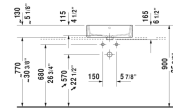

Vero Air Above-counter basin & # 2352500000 / 2352500030 / 2352500060

< 19 5/8" Inch >

Above-counter basin	Dimension	Weight	Order number
ground, with faucet deck, back side glazed, hardware included, 19 5/8" Inch			
Colors			
00 White			
Variant			
● with overflow	19 5/8" x 18 1/2" Inch	34 lb	2352500000
●●● with overflow	19 5/8" x 18 1/2" Inch	34 lb	2352500030
☒ with overflow	19 5/8" x 18 1/2" Inch	34 lb	2352500060
Infobox			
Installation with a distance to the wall is required			
Sanitary ceramics with the special WonderGliss surface finish will remain clean and attractive-looking for a long time to come. When ordering WonderGliss please add a "1" as eleventh digit to the model number.			
Accessory for ceramics			
Push button drain assembly for washbasins with overflow	2" Inch	0.8 lb	005052
Design Siphon		3.3 lb	005036
Suitable products			
Vanity unit wall-mounted 1 pull-out compartment, countertop including one cut-out, for 1 above-counter basin centered, 31 1/2" x 21 5/8" Inch	31 1/2" x 21 5/8" Inch		KT6694
Vanity unit wall-mounted 1 pull-out compartment, countertop including one cut-out, for 1 above-counter basin centered, 39 3/8" x 21 5/8" Inch	39 3/8" x 21 5/8" Inch		KT6695
Vanity unit wall-mounted 1 pull-out compartment, countertop including one cut-out, for 1 above-counter basin centered, 47 1/4" x 21 5/8" Inch	47 1/4" x 21 5/8" Inch		KT6696