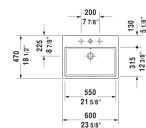

Vero Air Above-counter basin & # 2352600000 / 2352600030 / 2352600060

| < 23 5/8" Inch > |

Above-counter basin	Dimension	Weight	Order number
ground, with faucet deck, back side glazed, hardware included, 23 5/8" Inch			
Colors			
00 White			
Variant			
● with overflow	23 5/8" x 18 1/2" Inch	37.5 lb	2352600000
●●● with overflow	23 5/8" x 18 1/2" Inch	37.5 lb	2352600030
☒ with overflow	23 5/8" x 18 1/2" Inch	37.5 lb	2352600060
Infobox			
Installation with a distance to the wall is required			
Sanitary ceramics with the special WonderGliss surface finish will remain clean and attractive-looking for a long time to come. When ordering WonderGliss please add a "1" as eleventh digit to the model number.			
Accessory for ceramics			
Push button drain assembly for washbasins with overflow	2" Inch	0.8 lb	005052
Design Siphon		3.3 lb	005036
Suitable products			
Vanity unit wall-mounted 1 pull-out compartment, countertop including one cut-out, for 1 above-counter basin centered, 31 1/2" x 21 5/8" Inch	31 1/2" x 21 5/8" Inch		KT6694
Vanity unit wall-mounted 1 pull-out compartment, countertop including one cut-out, for 1 above-counter basin centered, 39 3/8" x 21 5/8" Inch	39 3/8" x 21 5/8" Inch		KT6695
Vanity unit wall-mounted 1 pull-out compartment, countertop including one cut-out, for 1 above-counter basin centered, 47 1/4" x 21 5/8" Inch	47 1/4" x 21 5/8" Inch		KT6696