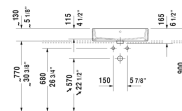

Vero Air Above-counter basin & # 2352600000 / 2352600030 / 2352600060

| < 23 5/8" Inch > |

Above-counter basin	Dimension	Weight	Order number
ground, with faucet deck, back side glazed, hardware included, 23 5/8" Inch			
Colors			
00 White			
Variant			
● with overflow	23 5/8" x 18 1/2" Inch	37.5 lb	2352600000
●●● with overflow	23 5/8" x 18 1/2" Inch	37.5 lb	2352600030
☒ with overflow	23 5/8" x 18 1/2" Inch	37.5 lb	2352600060
Infobox			
Installation with a distance to the wall is required			
Sanitary ceramics with the special WonderGliss surface finish will remain clean and attractive-looking for a long time to come. When ordering WonderGliss please add a "1" as eleventh digit to the model number.			
Accessory for ceramics			
Push button drain assembly for washbasins with overflow	2" Inch	0.8 lb	005052
Design Siphon		3.3 lb	005036
Suitable products			
Vanity unit wall-mounted 1 pull-out compartment, countertop including one cut-out, for 1 above-counter basin centered, 31 1/2" x 21 5/8" Inch	31 1/2" x 21 5/8" Inch		KT6694
Vanity unit wall-mounted 1 pull-out compartment, countertop including one cut-out, for 1 above-counter basin centered, 39 3/8" x 21 5/8" Inch	39 3/8" x 21 5/8" Inch		KT6695
Vanity unit wall-mounted 1 pull-out compartment, countertop including one cut-out, for 1 above-counter basin centered, 47 1/4" x 21 5/8" Inch	47 1/4" x 21 5/8" Inch		KT6696

All drawings contain the necessary measurements which are subject to standard tolerances. They are stated in inch & mm and are non-binding. Exact measurements, in particular for customized installation scenarios, can only be taken from the finished ceramic piece.