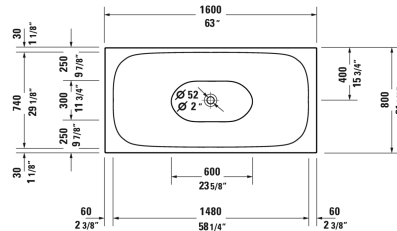

XViu Bathtub # 700444000B10090 / 700444000B20090

| < 63" Inch > |

Bathtub	Dimension	Weight	Order number
freestanding, with seamless acrylic panel and support frame, with two backrest slopes, with special waste and overflow, cUPC® listed*, Sanitary acrylic , Filling capacity 37 gal			
Colors			
00 White			
Variant			
Bathtub with metal frame Champagne Matte	63" x 31 1/2" Inch	158.8 lb	700444000B10090
Bathtub with metal frame Black Matte	63" x 31 1/2" Inch	158.8 lb	700444000B20090
Infobox			
* Complies with the following standards: CSA B45.5/IAPMO Z124			
Suitable products			
Drop-in drain (PVC), for all back-to-wall, corner and freestanding bathtubs, cUPC® listed*,			791281
Drop-in drain (ABS), for all back-to-wall, corner and freestanding bathtubs, cUPC® listed*,			791282

All drawings contain the necessary measurements which are subject to standard tolerances. They are stated in inch & mm and are non-binding. Exact measurements, in particular for customized installation scenarios, can only be taken from the finished ceramic piece.