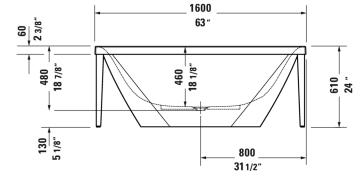

XViu Bathtub # 700444000B10090 / 700444000B20090

| < 63" Inch > |

Bathtub	Dimension	Weight	Order number
freestanding, with seamless acrylic panel and support frame, with two backrest slopes, with special waste and overflow, cUPC® listed*, Sanitary acrylic , Filling capacity 37 gal			
Colors			
00 White			
Variant			
Bathtub with metal frame Champagne Matte	63" x 31 1/2" Inch	158.8 lb	700444000B10090
Bathtub with metal frame Black Matte	63" x 31 1/2" Inch	158.8 lb	700444000B20090
Infobox			
* Complies with the following standards: CSA B45.5/IAPMO Z124			
Suitable products			
Drop-in drain (PVC), for all back-to-wall, corner and freestanding bathtubs, cUPC® listed*,			791281
Drop-in drain (ABS), for all back-to-wall, corner and freestanding bathtubs, cUPC® listed*,			791282

All drawings contain the necessary measurements which are subject to standard tolerances. They are stated in inch & mm and are non-binding. Exact measurements, in particular for customized installation scenarios, can only be taken from the finished ceramic piece.