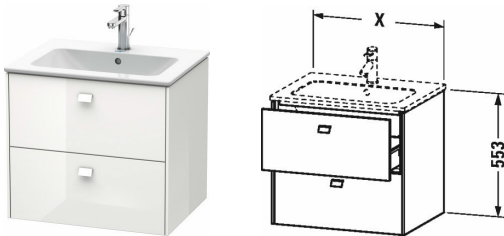

**Brioso Vanity unit wall-mounted # BR4101**

| &lt; 24 3/8" Inch &gt; |

Vanity unit wall-mounted	Dimension	Weight	Order number
2 drawers, upper drawer including cut-out for siphon and siphon cover, for ME by Starck # 233663			
<b>Colors</b>			
M07 Concrete Gray Matte (Decor) M09 Light Blue Matte (Decor) M18 White Matte M21 Walnut Dark (Decor) M22 White High Gloss (Decor) M31 Pine Silver (Decor) M43 Basalt Matte (Decor) M49 Graphite Matt (Decor) M51 Pine Terra (Decor) M52 European Oak (Decor) M53 Chestnut Dark (Decor) M73 Ticino Cherry Tree (Decor) M75 Linen (Decor) M79 Natural Walnut (Decor) M91 Taupe Matte (Decor)			
<b>Variant</b>			
	24 3/8" x 18 7/8" Inch		BR4101
<b>Infobox</b>			
Space-saving siphon # 005076 is recommended for installation, Dividing system optional for self-install # UV 9845 , Required specification for ordering:			
<b>Suitable products</b>			
Dividing system self-install dividing system including lid, Black Diamond, for vanity unit, 4 1/2" x 12 5/8" Inch	4 1/2" x 12 5/8" Inch		UV9845
Furniture washbasin with overflow, with faucet deck, hardware included, wall-mounted, cUPC® listed*, 24 3/4" x 19 1/4" Inch	24 3/4" x 19 1/4" Inch		233663

All drawings contain the necessary measurements which are subject to standard tolerances. They are stated in inch & mm and are non-binding. Exact measurements, in particular for customized installation scenarios, can only be taken from the finished ceramic piece.