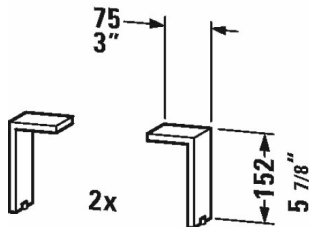

Brioso Legs # BR9793

| < 5 7/8" Inch > |

Legs	Dimension	Weight	Order number
Leg lacquered, 2 pieces			
Colors			
M07 Concrete Gray Matte (Decor) M09 Light Blue Matte (Decor) M18 White Matte M22 White High Gloss (Decor) M43 Basalt Matte (Decor) M49 Graphite Matt (Decor) M91 Taupe Matte (Decor)			
Variant			
	5 7/8" x 1 3/4" x 3/8" Inch		BR9793
Infobox			
# BR 9793 available from stock: 22-White High Gloss			
Suitable products			
Semi-tall cabinet Individual 1 door, 2 glass shelves, Height minimum 24" - maximum 35 7/8", Width minimum 10 5/8" - maximum 20 1/2", Depth minimum 7 5/8" - maximum 14 1/8",			BR1340 L/R
Semi-tall cabinet Individual 1 door, 1 wooden shelf, 2 glass shelves, Height minimum 35 7/8" - maximum 51 1/8", Width minimum 10 5/8" - maximum 20 1/2", Depth minimum 7 5/8" - maximum 14 1/8",			BR1341 L/R
Tall cabinet Individual 1 door, 2 wooden shelves, 2 glass shelves, Height minimum 52 3/8" - maximum 79 1/8", Width minimum 10 5/8" - maximum 20 1/2", Depth minimum 7 5/8" - maximum 14 1/8",			BR1342 L/R
Semi-tall cabinet 1 door, 1 wooden shelf, 2 glass shelves, 16 1/2" x 9 1/2" Inch	16 1/2" x 9 1/2" Inch		BR1300 L/R
Semi-tall cabinet 1 door, 1 wooden shelf, 2 glass shelves, 20 1/2" x 9 1/2" Inch	20 1/2" x 9 1/2" Inch		BR1301 L/R
Semi-tall cabinet 1 door, 1 wooden shelf, 2 glass shelves, 16 1/2" x 14 1/8" Inch	16 1/2" x 14 1/8" Inch		BR1310 L/R
Semi-tall cabinet 1 door, 2 glass shelves, 20 1/2" x 14 1/8" Inch	20 1/2" x 14 1/8" Inch		BR1311 L/R

All drawings contain the necessary measurements which are subject to standard tolerances. They are stated in inch & mm and are non-binding. Exact measurements, in particular for customized installation scenarios, can only be taken from the finished ceramic piece.