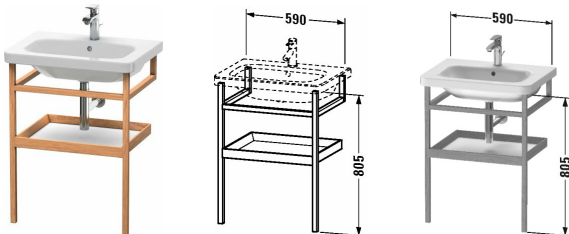

DuraStyle Furniture - ACC towel rail with included shelf # DS9881

| < 23 1/4" Inch > |

Furniture - ACC towel rail with included shelf	Dimension	Weight	Order number
for DuraStyle # 232065			
Colors			
M07 Concrete Gray Matte (Decor) M09 Light Blue Matte (Decor) M76 European Oak (Solid wood) M77 American Walnut (Solid wood)			
Variant			
	23 1/4" x 17 3/8" Inch		DS9881
Infobox			
Body available in 76-European Oak solid wood or 77-American Walnut solid wood, Shelf: available in finishes 07-Concrete Gray Matte / 09-Light Blue Matte / 14-Terra / 18-White Matte / 22-White High Gloss / 43-Basalt Matte / 49-Graphite Matte / 91-Taupe Matte / Includes hardware for wall installation, Required specification for ordering; - Shelf color, - Body color			
Suitable products			
Furniture washbasin with faucet deck, underside fully glazed, hardware included, wall-mounted, 25 5/8" x 18 7/8" Inch	25 5/8" x 18 7/8" Inch		232065

All drawings contain the necessary measurements which are subject to standard tolerances. They are stated in inch & mm and are non-binding. Exact measurements, in particular for customized installation scenarios, can only be taken from the finished ceramic piece.