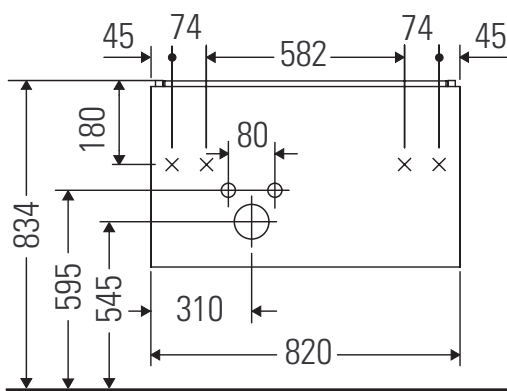

# L-Cube

## Montageanleitung

W mm	X mm
17	834

**ME by Starck # 234583**