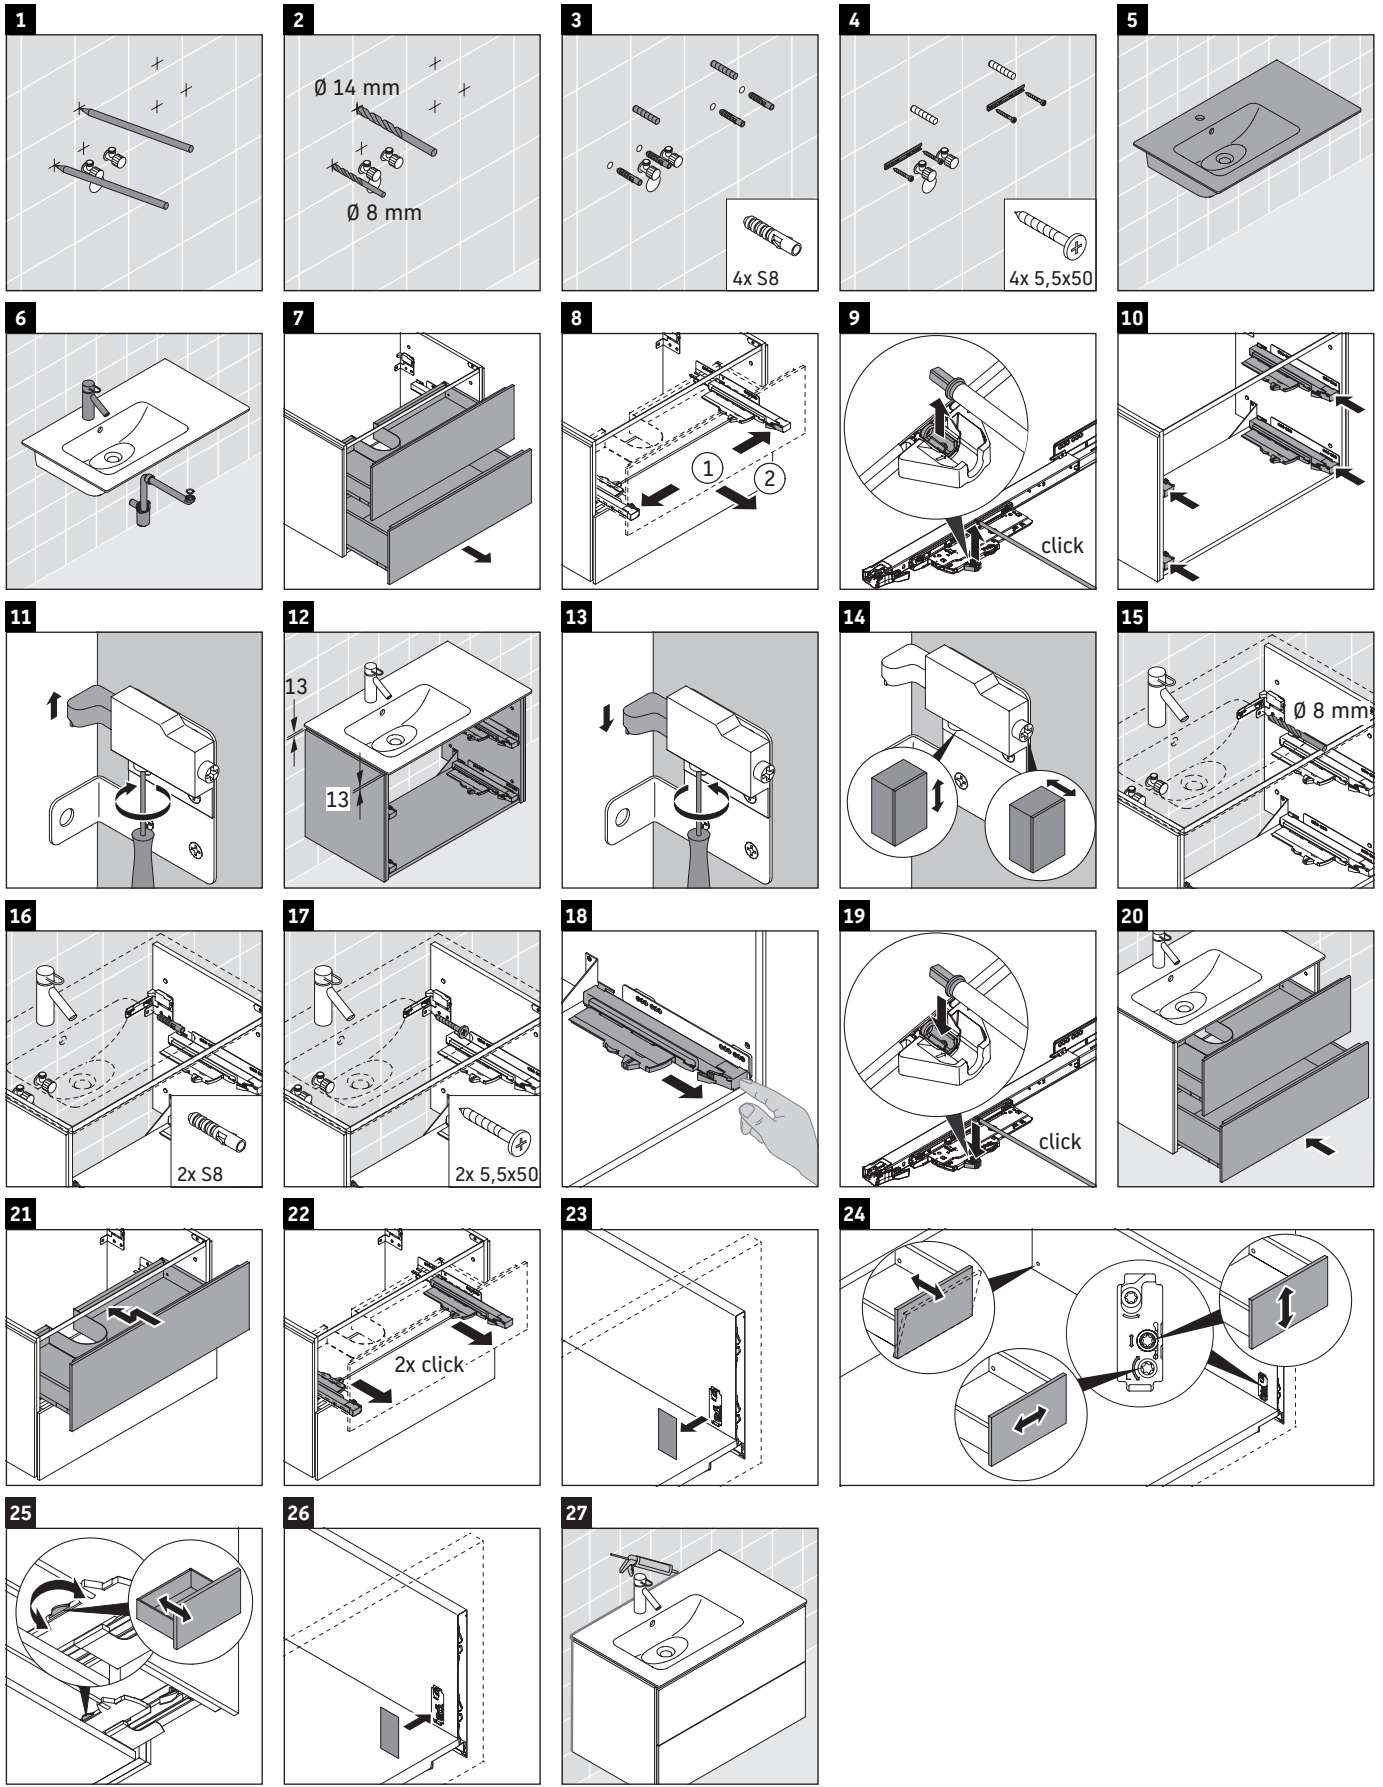

Duravit AG, Werderstr. 36, 78132 Hornberg, Germany, Phone +49 78 33 700, Fax +49 78 33 70 289, info@duravit.de, www.duravit.de