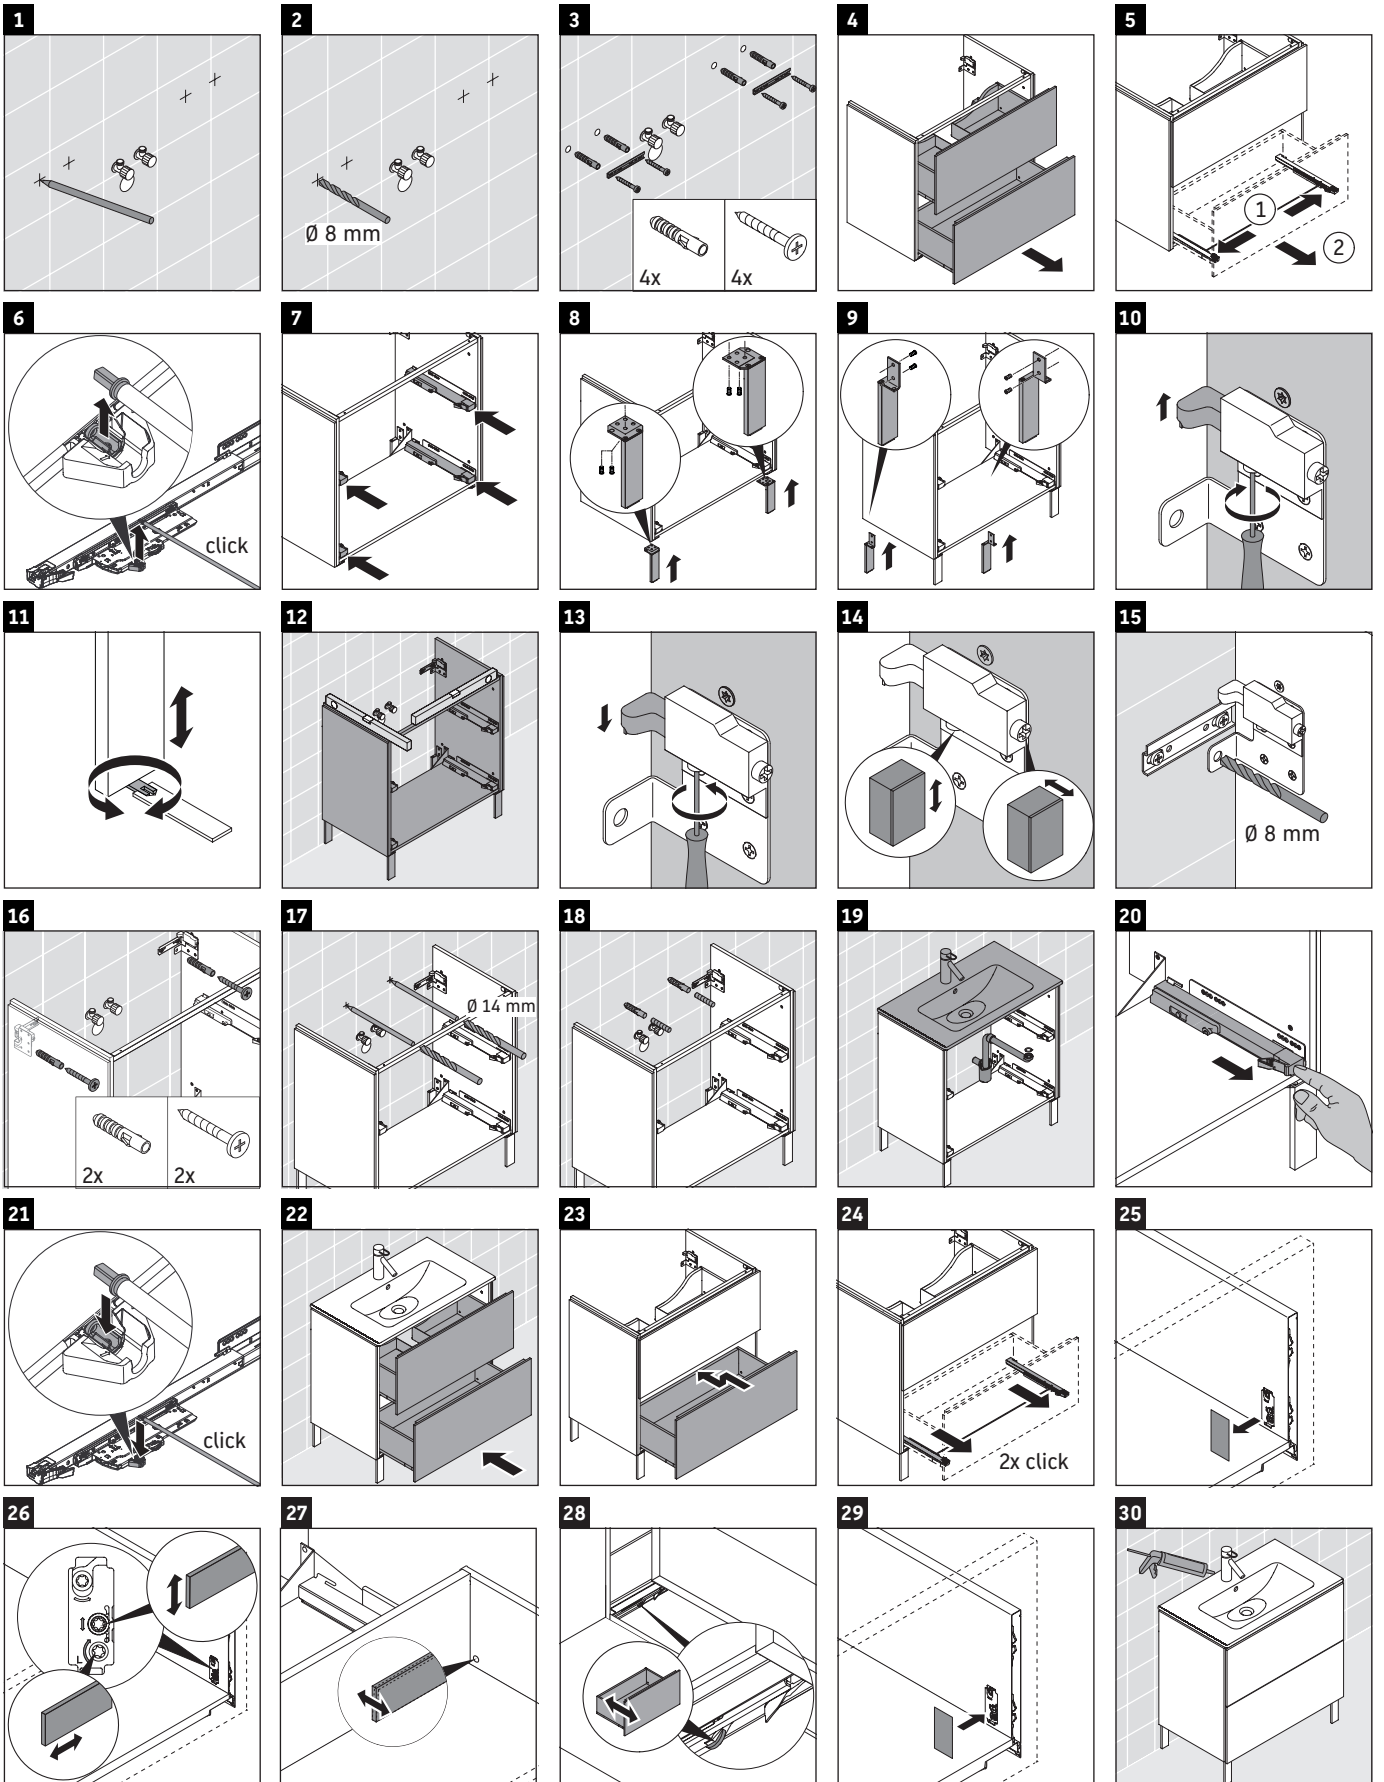

Best.-Nr. LC6625/16.09.2