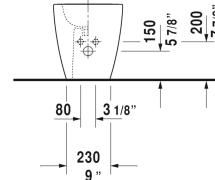

**ME by Starck Bidet floorstanding # 228910..00 / 228910..00**

| < 14 5/8" Inch > |

Bidet floorstanding	Dimension	Weight	Order number
back-to-wall, with overflow, with faucet deck, hardware included			
<b>Colors</b>			
00 White 32 White Satin Matte			
<b>Variant</b>			
	14 5/8" x 23 5/8" Inch	59.2 lb	228910..00
	14 5/8" x 23 5/8" Inch	59.2 lb	228910..00
Sanitary ceramics with the special WonderGliss surface finish will remain clean and attractive-looking for a long time to come. When ordering WonderGliss please add a "1" as eleventh digit to the model number.			
Siphon for bidet with extended outlet pipe	1 1/4" x 19 3/4" Inch	1.3 lb	005027

*All drawings contain the necessary measurements which are subject to standard tolerances. They are stated in inch & mm and are non-binding. Exact measurements, in particular for customized installation scenarios, can only be taken from the finished ceramic piece.*