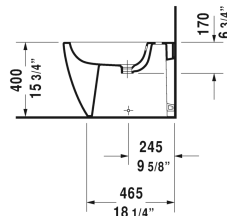

**ME by Starck Bidet floorstanding # 228910..00 / 228910..00**

| < 14 5/8" Inch > |

Bidet floorstanding	Dimension	Weight	Order number
back-to-wall, with overflow, with faucet deck, hardware included			
<b>Colors</b>			
00 White 32 White Satin Matte			
<b>Variant</b>			
	14 5/8" x 23 5/8" Inch	59.2 lb	228910..00
	14 5/8" x 23 5/8" Inch	59.2 lb	228910..00
Sanitary ceramics with the special WonderGliss surface finish will remain clean and attractive-looking for a long time to come. When ordering WonderGliss please add a "1" as eleventh digit to the model number.			
Siphon for bidet with extended outlet pipe	1 1/4" x 19 3/4" Inch	1.3 lb	005027

*All drawings contain the necessary measurements which are subject to standard tolerances. They are stated in inch & mm and are non-binding. Exact measurements, in particular for customized installation scenarios, can only be taken from the finished ceramic piece.*