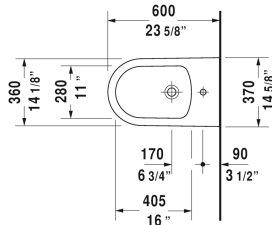

**ME by Starck Bidet floorstanding # 228910..00 / 228910..00**

| < 14 5/8" Inch > |

Bidet floorstanding	Dimension	Weight	Order number
back-to-wall, with overflow, with faucet deck, hardware included			
<b>Colors</b>			
00 White 32 White Satin Matte			
<b>Variant</b>			
	14 5/8" x 23 5/8" Inch	59.2 lb	228910..00
	14 5/8" x 23 5/8" Inch	59.2 lb	228910..00
Sanitary ceramics with the special WonderGliss surface finish will remain clean and attractive-looking for a long time to come. When ordering WonderGliss please add a "1" as eleventh digit to the model number.			
Siphon for bidet with extended outlet pipe	1 1/4" x 19 3/4" Inch	1.3 lb	005027

*All drawings contain the necessary measurements which are subject to standard tolerances. They are stated in inch & mm and are non-binding. Exact measurements, in particular for customized installation scenarios, can only be taken from the finished ceramic piece.*