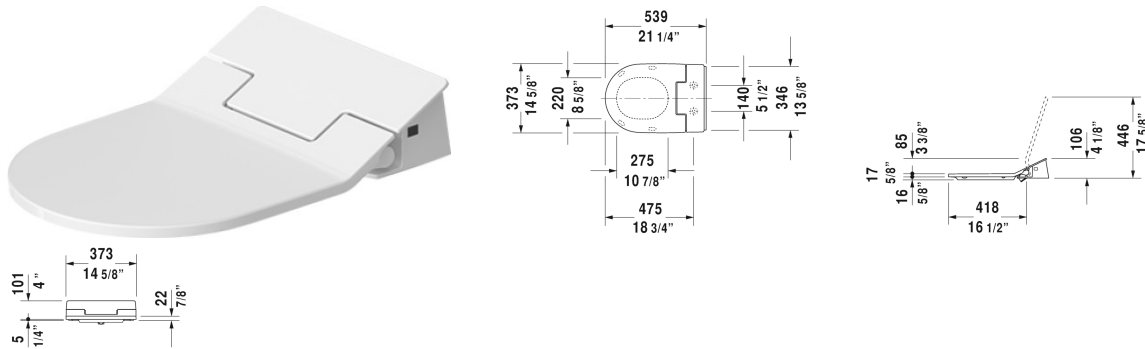

SensoWash® Slim SensoWash® Slim shower-toilet seat for ME by Starck, Starck 2, Starck 3 and Darling New* # 611000001001300 / 611000001501300

< 14 3/4" Inch >

SensoWash® Slim shower-toilet seat for ME by Starck, Starck 2, Starck 3 and Darling New*	Dimension	Weight	Order number
Rear-, Lady- and Comfortwash, with slow close, night light, remote control included, locking function via remote control, self-cleaning wand, on / off-button, with concealed connections, automatic drainage in periods of prolonged disuse			
Colors			
00 White			
Variant			
AC 100-120V, 50-60 Hz, individual adjustment of water temperature, spray wand position and water spray intensity, seat and lid easily removable with one hand	14 3/4" x 21 1/4" Inch	12.1 lb	611000001001300
AC 100-120V, 50-60 Hz, individual adjustment of water temperature, spray wand position and water spray intensity, seat and lid easily removable with one hand, heated seat, seat/lid material thermoplastic	14 3/4" x 21 1/4" Inch	12.1 lb	611000001501300
Infobox			
Install a water water softener with water hardness ≥ 2.4 mmol/l ($\geq 14^\circ$ dH or 24° fH).			
Suitable products			
Toilet wall-mounted for SensoWash® washdown model, only in combination with SensoWash, connecting elements for SensoWash with concealed connections included, Durafix included, cUPC® listed*, WaterSense® listed, 14 5/8" x 24 3/8" Inch	14 5/8" x 24 3/8" Inch		254459
Toilet wall-mounted for SensoWash® washdown model, only in combination with SensoWash, connecting elements for SensoWash with concealed connections included, Durafix included, cUPC® listed*, WaterSense® listed, 14 5/8" x 24 3/8" Inch	14 5/8" x 24 3/8" Inch		222659