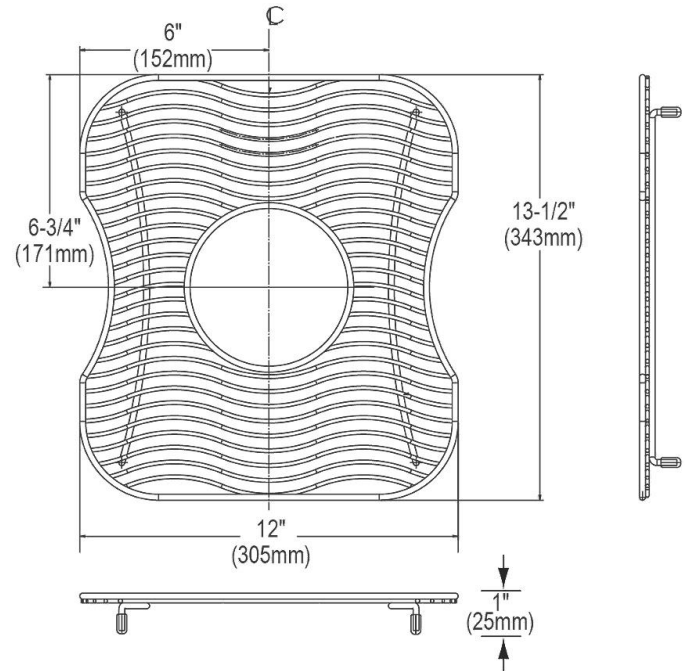

Material:	Stainless Steel
Finish:	Polished Stainless Steel
Dimensions:	12" x 13-1/2" x 1"
Fits Bowl Size(s):	Fits select bowl size: 14" x 15-3/4"

Special Note: For bowls with center drain opening.

AMERICAN PRIDE. A LIFETIME TRADITION.
Like your family, the Elkay family has values and traditions that endure. For almost a century, Elkay has been a family-owned and operated company, providing thousands of jobs that support our families and communities.

[Clean and Care Manual (PDF)](#)

[Clean and Care Manual (PDF)](#)

[Warranty (PDF)](#)