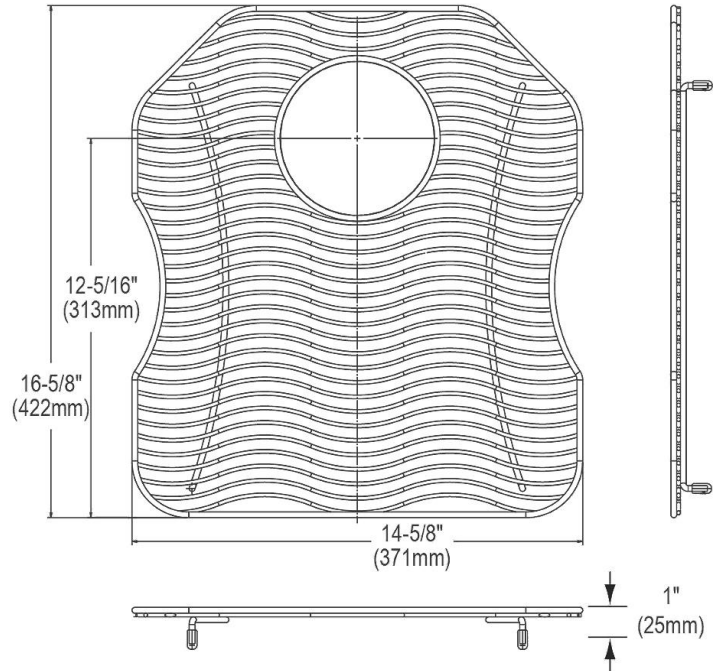

Material:	Stainless Steel
Finish:	Polished Stainless Steel
Dimensions:	14-5/8" x 16-5/8" x 1"
Fits Bowl Size(s):	16" x 18"

Special Note: For bowls with rear center drain opening.

AMERICAN PRIDE. A LIFETIME TRADITION.
Like your family, the Elkay family has values and traditions that endure. For almost a century, Elkay has been a family-owned and operated company, providing thousands of jobs that support our families and communities.

[Clean and Care Manual (PDF)](#)

[Clean and Care Manual (PDF)](#)

[Warranty (PDF)](#)