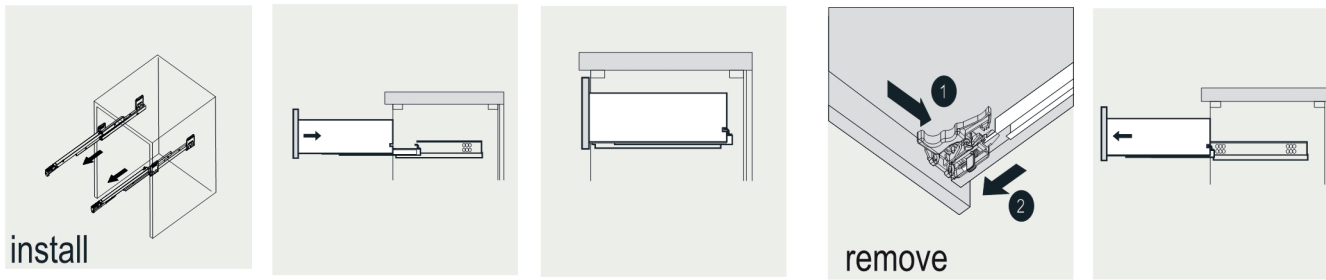

VIVA

MODLE NO : EVAC1030CH

- Please check your product packaging to make Sure the included accessories are in the "list of standard accessories".if any parts are missing, please contact your local dealer immediately
- Do not allow any sharp objects to come in contact with the cabinet,as it will scratch the surface
- Continuous and prolonged exposure to direct sunlight may cause discoloration to the wood.
- Continuous and prolonged exposure to direct sunlight may cause discoloration to the wood.
- Please avoid using cleaning products that contain bleach or ammonia.
- Wood surface should only be cleaned with wood care products such as soapy water or furniture polish.

ERECTING TOOL

DRAWER'S ADJUST

INSTALLATION INSTRUCTIONS