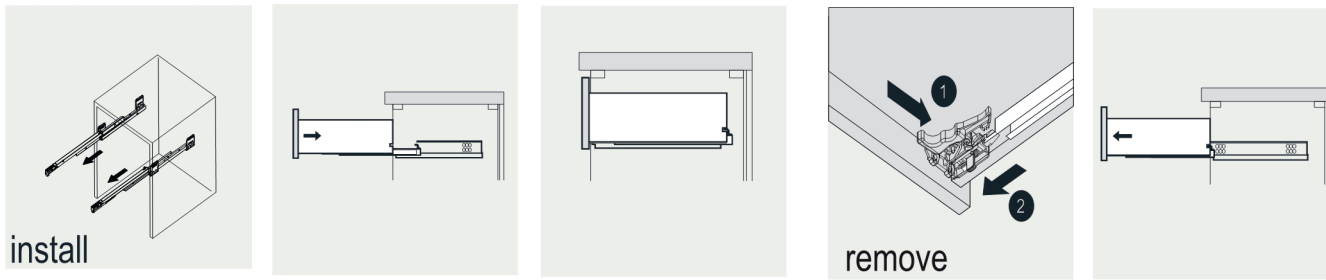

# VIVA

MODLE NO : EVAC1050CH

- Please check your product packaging to make Sure the included accessories are in the "list of standard accessories".if any parts are missing, please contact your local dealer immediatly
- Do not allow any sharp objects to come in contact with the cabinet,as it will scratch the surface
- Continuous and prolonged exposure to direct sunlight may cause discoloration to the wood.
- Continuous and prolonged exposure to direct sunlight may cause discoloration to the wood.
- Please avoid using cleaning products that contain bleach or ammonia.
- Wood surface should only be cleaned with wood care products such as soapy water or furniture polish.

## ERECTING TOOL

## DRAWER'S ADJUST