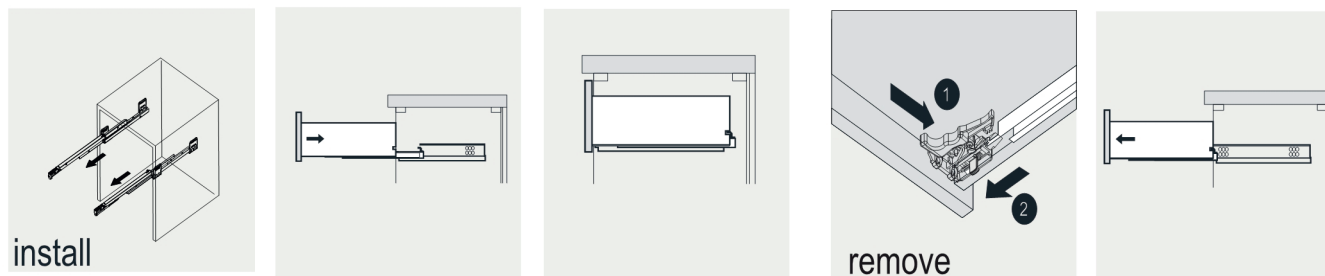

VIVA

MODLE NO : EVAC1070CH

- Please check your product packaging to make Sure the included accessories are in the "list of standard accessories".if any parts are missing, please contact your local dealer immediatly
- Do not allow any sharp objects to come in contact with the cabinet,as it will scratch the surface
- Continuous and prolonged exposure to direct sunlight may cause discoloration to the wood.
- Continuous and prolonged exposure to direct sunlight may cause discoloration to the wood.
- Please avoid using cleaning products that contain bleach or ammonia.
- Wood surface should only be cleaned with wood care products such as soapy water or furniture polish.

ERECTING TOOL

DRAWER'S ADJUST

INSTALLATION INSTRUCTIONS