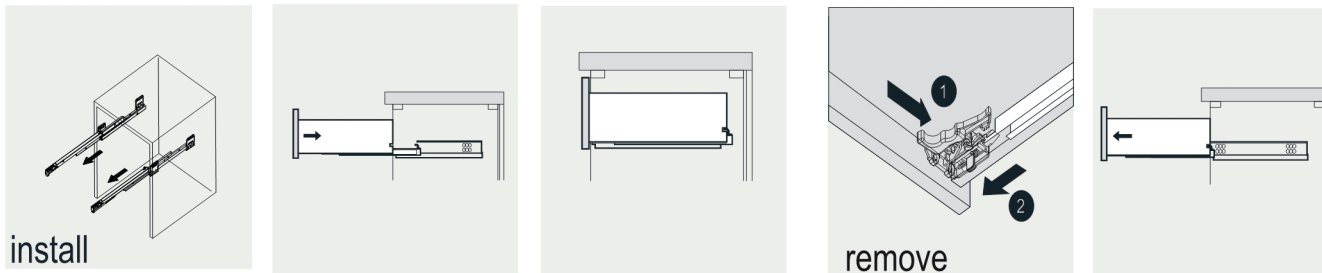

VIVA

MODLE NO : EVAC22CH

- Please check your product packaging to make Sure the included accessories are in the "list of standard accessories".if any parts are missing, please contact your local dealer immediately
- Do not allow any sharp objects to come in contact with the cabinet,as it will scratch the surface
- Continuous and prolonged exposure to direct sunlight may cause discoloration to the wood.
- Continuous and prolonged exposure to direct sunlight may cause discoloration to the wood.
- Please avoid using cleaning products that contain bleach or ammonia.
- Wood surface should only be cleaned with wood care products such as soapy water or furniture polish.

ERECTING TOOL

DRAWER'S ADJUST

INSTALLATION INSTRUCTIONS