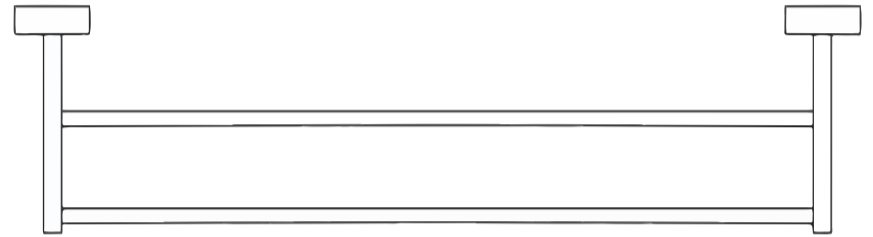

VIVA

MODLE NO : EVAC22CH

- Please check your product packaging to make Sure the included accessories are in the "list of standard accessories".if any parts are missing, please contact your local dealer immediately
- Do not allow any sharp objects to come in contact with the cabinet,as it will scratch the surface
- Continuous and prolonged exposure to direct sunlight may cause discoloration to the wood.
- Continuous and prolonged exposure to direct sunlight may cause discoloration to the wood.
- Please avoid using cleaning products that contain bleach or ammonia.
- Wood surface should only be cleaned with wood care products such as soapy water or furniture polish.