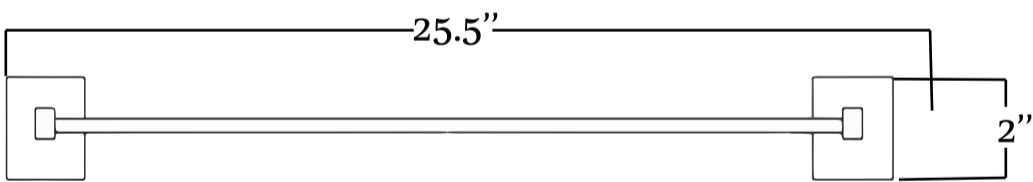

VIVA

MODLE NO : EVAC22CH

- Please check your product packaging to make Sure the included accessories are in the "list of standard accessories".if any parts are missing, please contact your local dealer immediately
- Do not allow any sharp objects to come in contact with the cabinet,as it will scratch the surface
- Continuous and prolonged exposure to direct sunlight may cause discoloration to the wood.
- Continuous and prolonged exposure to direct sunlight may cause discoloration to the wood.
- Please avoid using cleaning products that contain bleach or ammonia.
- Wood surface should only be cleaned with wood care products such as soapy water or furniture polish.