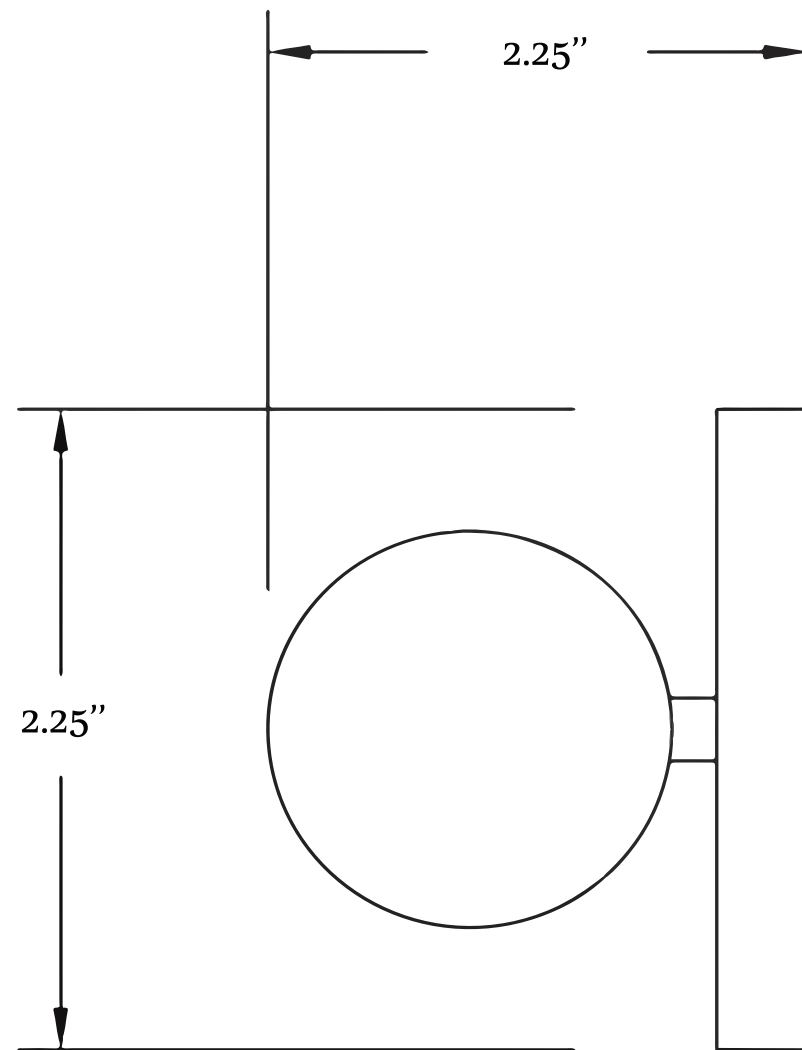

MODLE NO : EVAC32BN

ERECTING TOOL

DRAWER'S ADJUST

INSTALLATION INSTRUCTIONS