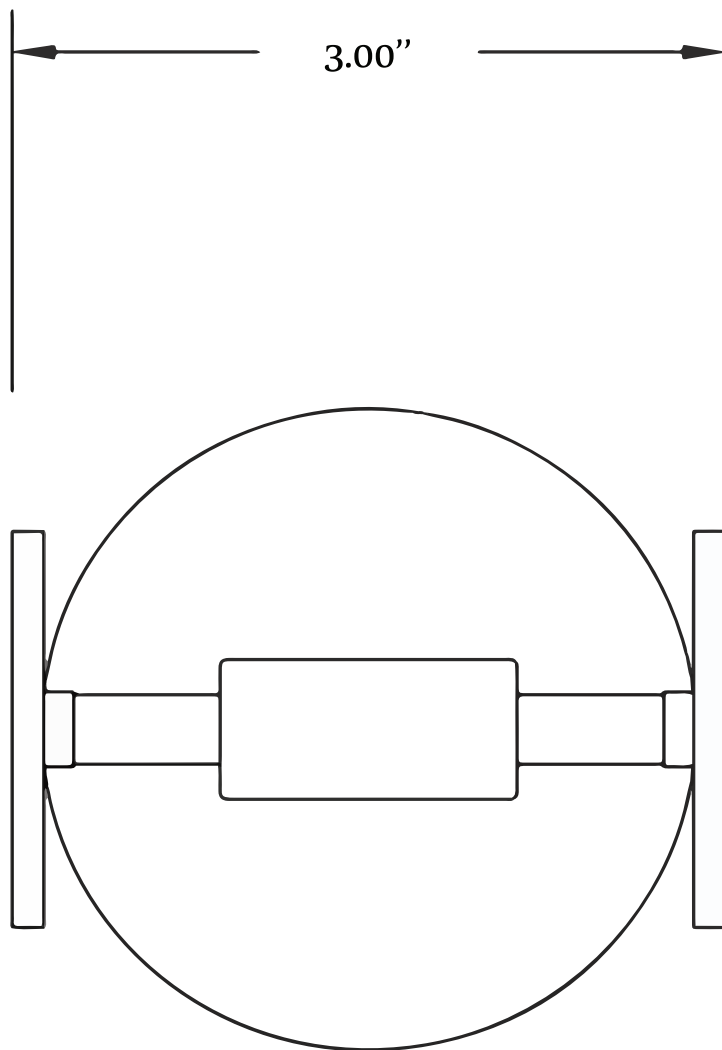

MODLE NO : EVAC32BN

ERECTING TOOL

DRAWER'S ADJUST

INSTALLATION INSTRUCTIONS