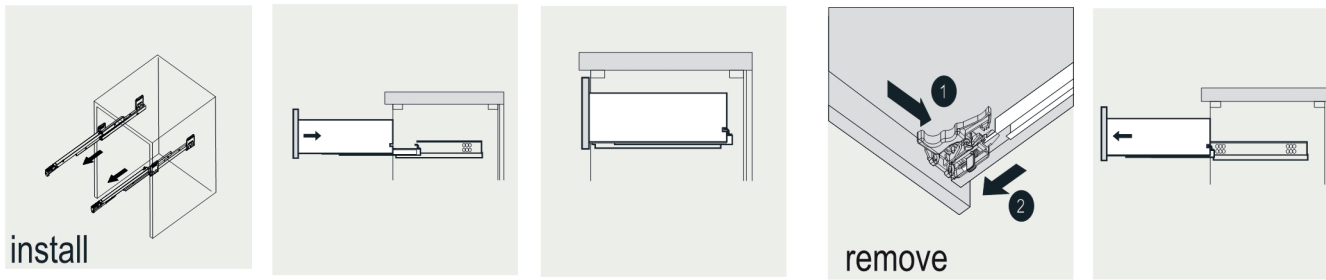

MODLE NO : EVAC32BN

ERECTING TOOL

DRAWER'S ADJUST

INSTALLATION INSTRUCTIONS