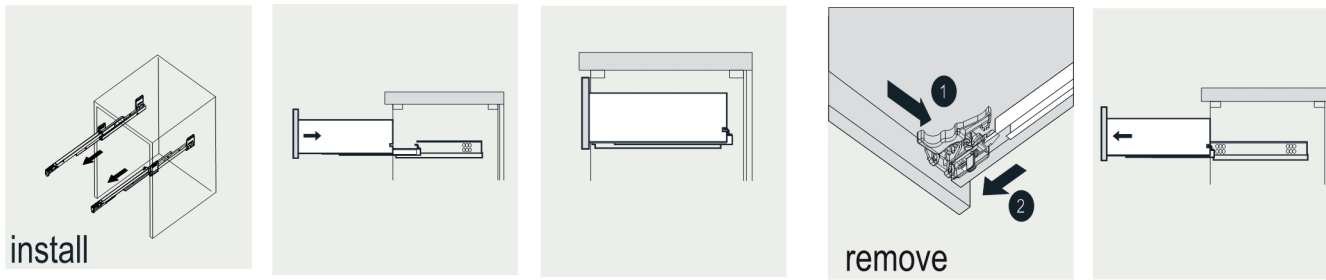

● Wood surface should only be cleaned with wood care products such as soapy water or furniture polish.

MODLE NO : EVCB709-24BR

ERECTING TOOL

DRAWER'S ADJUST

INSTALLATION INSTRUCTIONS