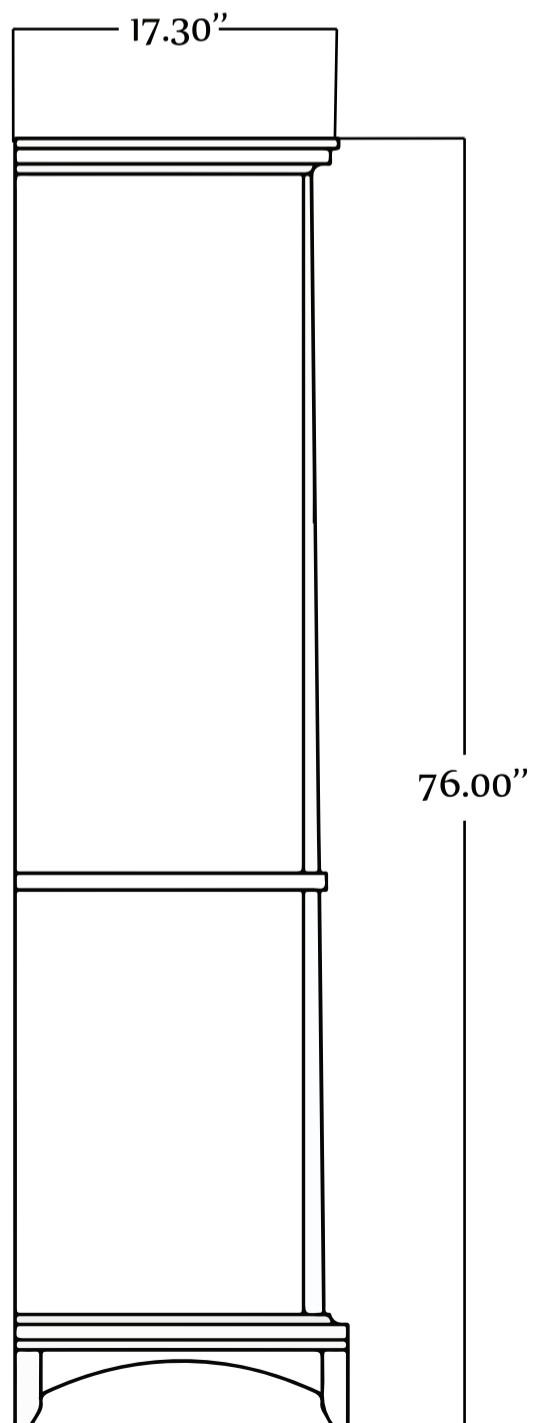

● Wood surface should only be cleaned with wood care products such as soapy water or furniture polish.

MODLE NO : EVCB709-24BR

ERECTING TOOL

DRAWER'S ADJUST

INSTALLATION INSTRUCTIONS