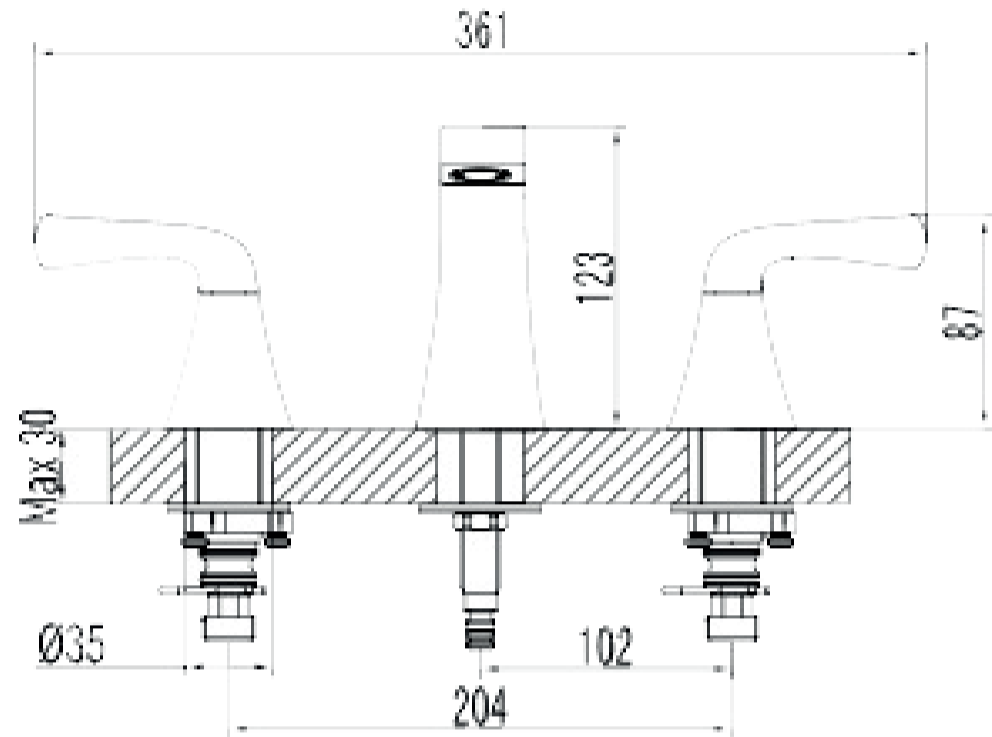

1/2-14NPSM

ERECTING TOOL

DRAWER'S ADJUST

INSTALLATION INSTRUCTIONS