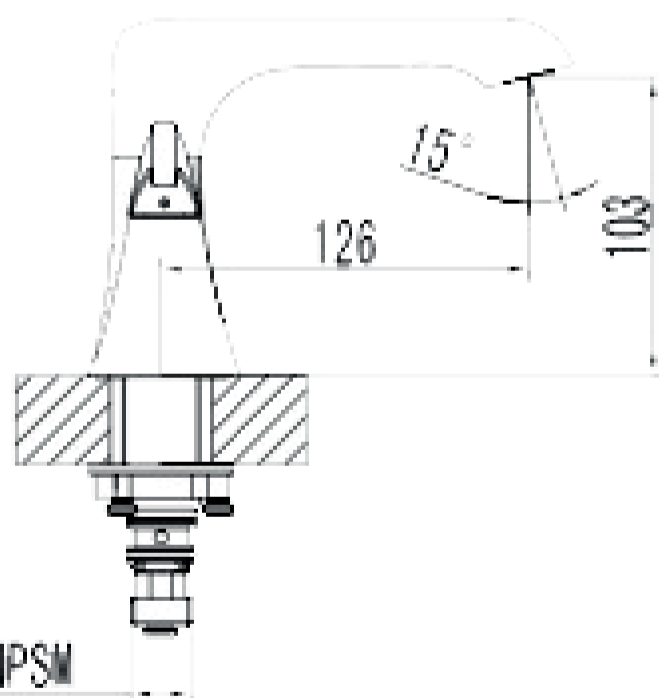

1/2-14NPSM

ERECTING TOOL

DRAWER'S ADJUST

INSTALLATION INSTRUCTIONS