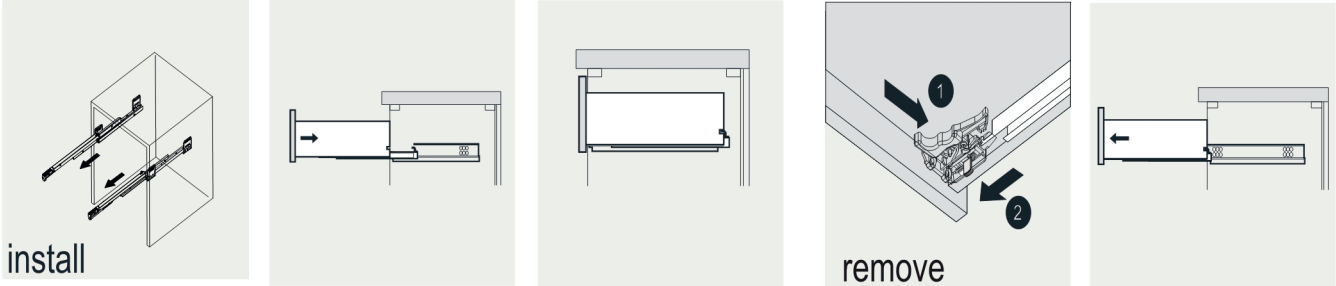

MODLE NO : EVFT277CH

- Please check your product packaging to make Sure the included accessories are in the "list of standard accessories".if any parts are missing, please contact your local dealer immediately
- Do not allow any sharp objects to come in contact with the cabinet,as it will scratch the surface
- Continuous and prolonged exposure to direct sunlight may cause discoloration to the wood.
- Continuous and prolonged exposure to direct sunlight may cause discoloration to the wood.
- Please avoid using cleaning products that contain bleach or ammonia.
- Wood surface should only be cleaned with wood care products such as soapy water or furniture polish.

1/2-14NPSM

ERECTING TOOL

DRAWER'S ADJUST

INSTALLATION INSTRUCTIONS