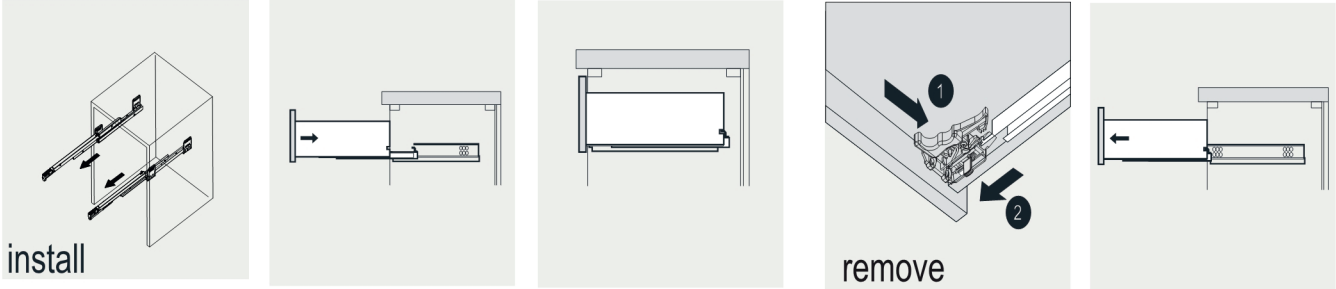

VIVA

MODLE NO : EVFT280CH

- Please check your product packaging to make Sure the included accessories are in the "list of standard accessories".if any parts are missing, please contact your local dealer immediately
- Do not allow any sharp objects to come in contact with the cabinet,as it will scratch the surface
- Continuous and prolonged exposure to direct sunlight may cause discoloration to the wood.
- Continuous and prolonged exposure to direct sunlight may cause discoloration to the wood.
- Please avoid using cleaning products that contain bleach or ammonia.
- Wood surface should only be cleaned with wood care products such as soapy water or furniture polish.

ERECTING TOOL

DRAWER'S ADJUST

INSTALLATION INSTRUCTIONS