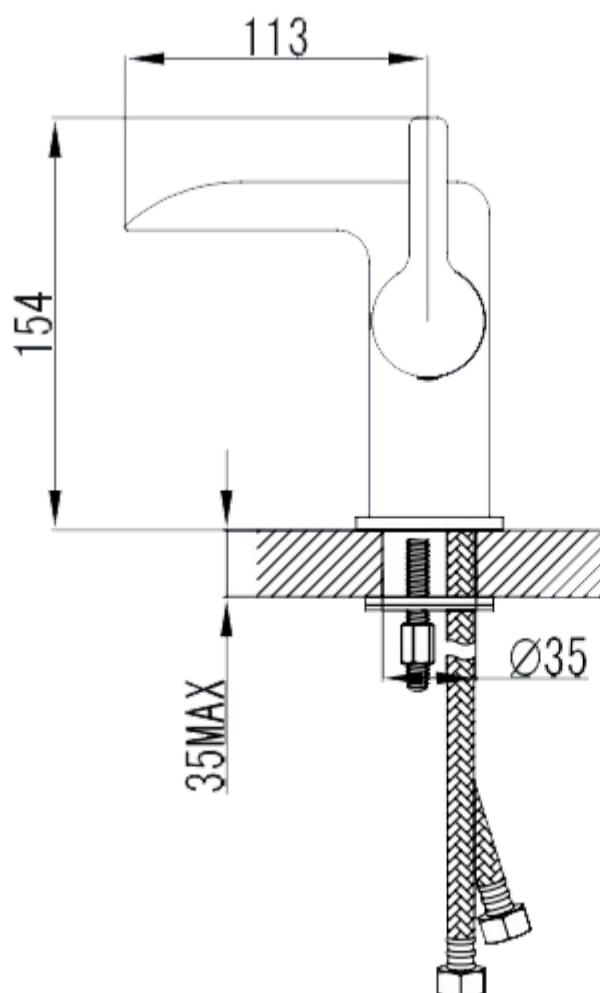

MODEL NO : EVFT93CH

ERECTING TOOL

DRAWER'S ADJUST

INSTALLATION INSTRUCTIONS