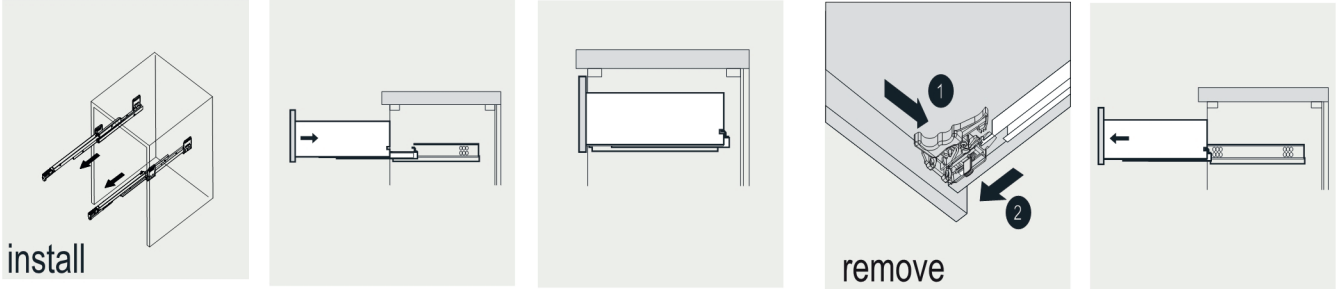

MODEL NO : EVFT93CH

ERECTING TOOL

DRAWER'S ADJUST

INSTALLATION INSTRUCTIONS