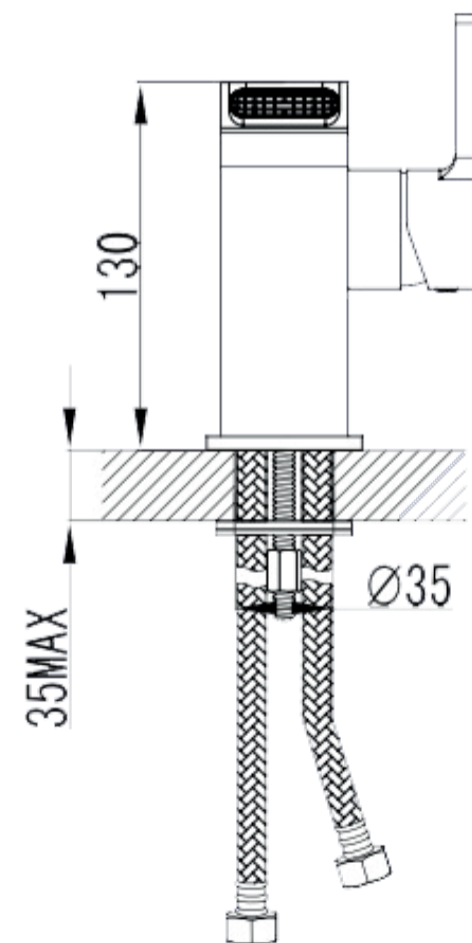

MODEL NO : EVFT93CH

ERECTING TOOL

DRAWER'S ADJUST

INSTALLATION INSTRUCTIONS