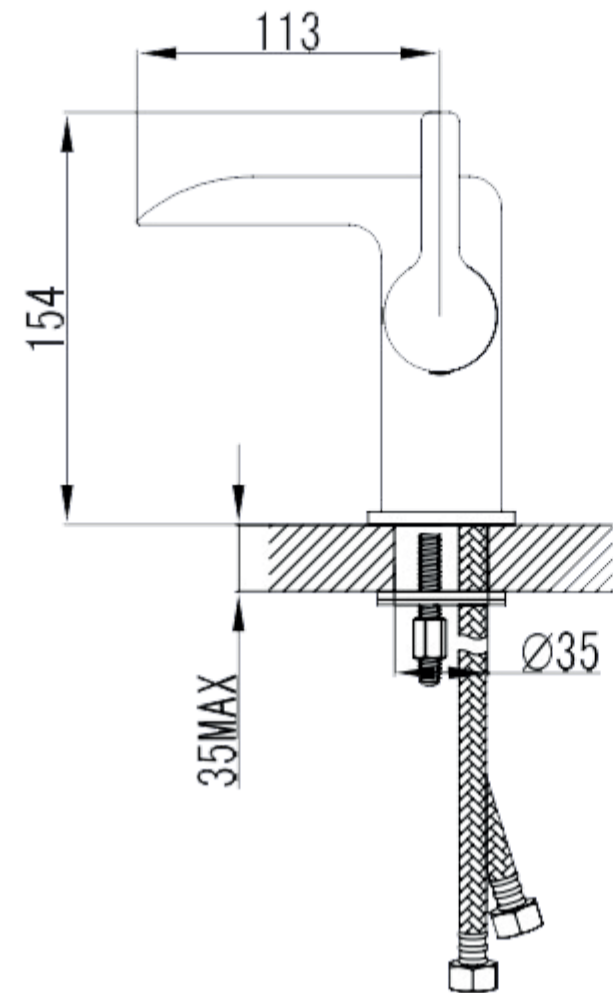

MODEL NO : EVFT93CH

ERECTING TOOL

DRAWER'S ADJUST

INSTALLATION INSTRUCTIONS