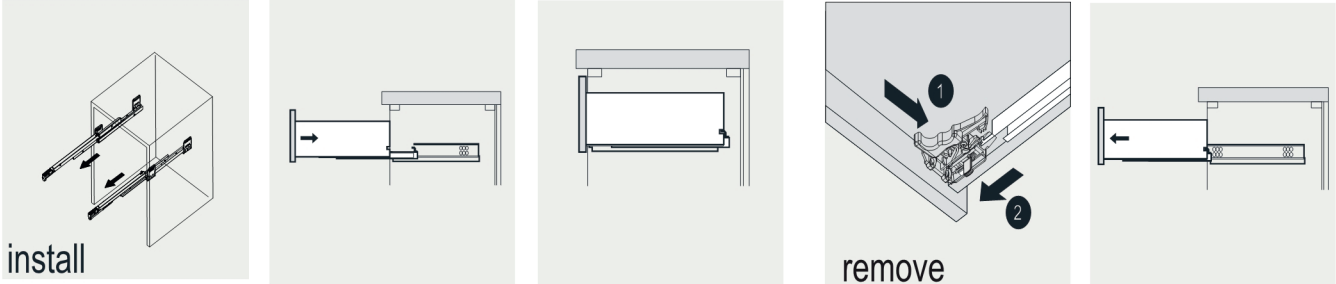

MODLE NO : EVFT97CH

ERECTING TOOL

DRAWER'S ADJUST

INSTALLATION INSTRUCTIONS