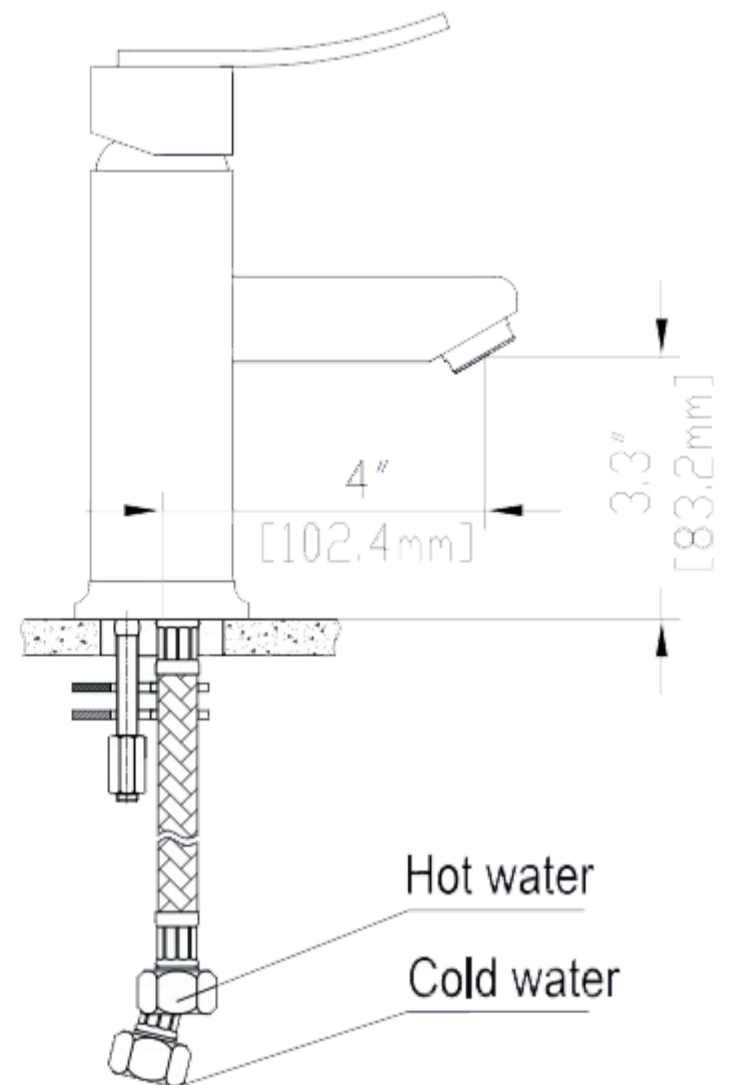

MODLE NO : EVFT97CH

ERECTING TOOL

DRAWER'S ADJUST

INSTALLATION INSTRUCTIONS