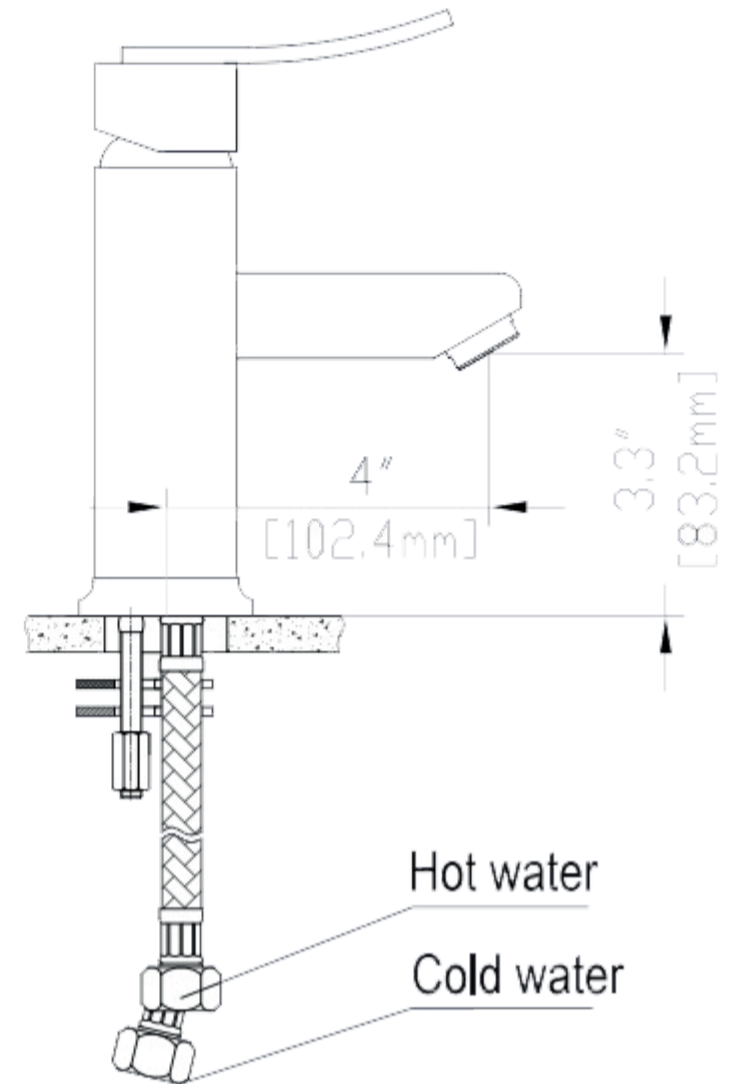

MODLE NO : EVFT97CH

ERECTING TOOL

DRAWER'S ADJUST

INSTALLATION INSTRUCTIONS