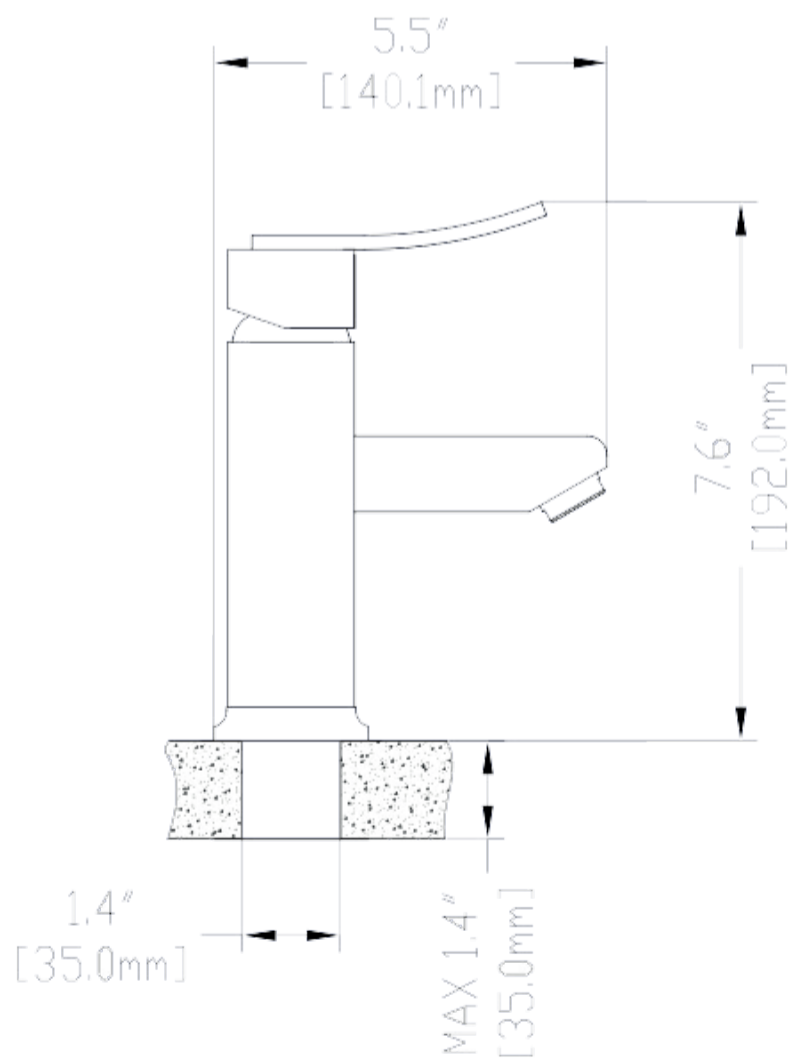

MODLE NO : EVFT97CH

ERECTING TOOL

DRAWER'S ADJUST

INSTALLATION INSTRUCTIONS