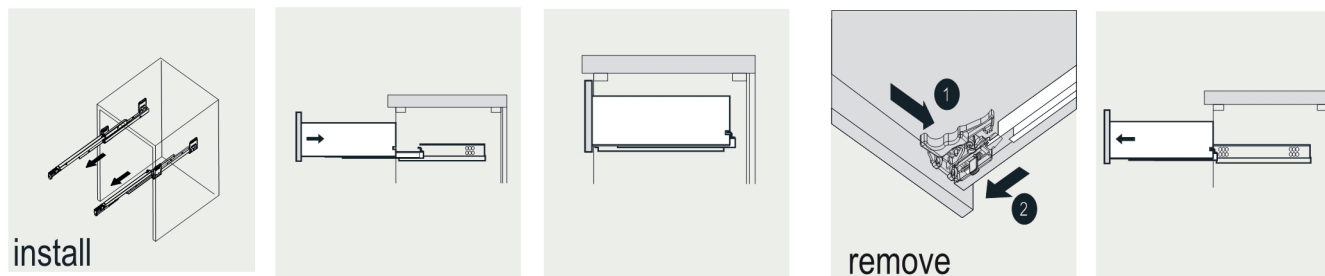

MODLE NO : EVMR01-60X30-MetalFrame

- **Please check your product packaging to make Sure the included accessories are in the "list of standard accessories".if any parts are missing, please contact your local dealer immediately**
- Do not allow any sharp objects to come in contact with the cabinet,as it will scratch the surface
- Continuous and prolonged exposure to direct sunlight may cause discoloration to the wood.
- Continuous and prolonged exposure to direct sunlight may cause discoloration to the wood.
- Please avoid using cleaning products that contain bleach or ammonia.
- Wood surface should only be cleaned with wood care products such as soapy water or furniture polish.

ERECTING TOOL

DRAWER'S ADJUST

INSTALLATION INSTRUCTIONS