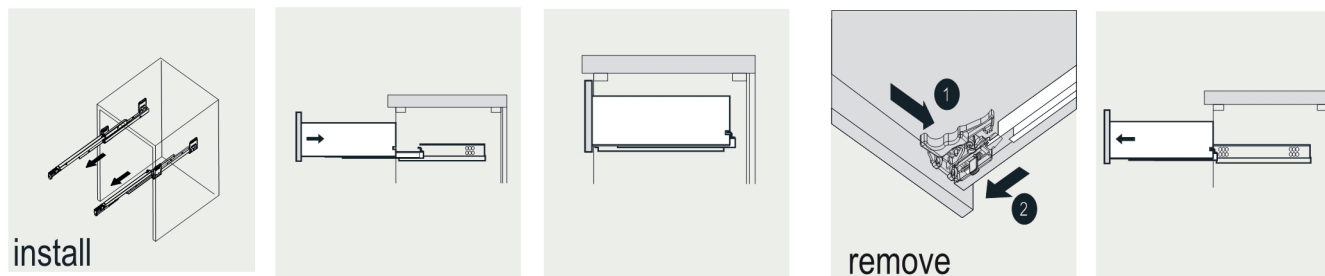

MODLE NO : EVMR03-24X31-LED

- **Please check your product packaging to make Sure the included accessories are in the "list of standard accessories".if any parts are missing, please contact your local dealer immediately**
- Do not allow any sharp objects to come in contact with the cabinet,as it will scratch the surface
- Continuous and prolonged exposure to direct sunlight may cause discoloration to the wood.
- Continuous and prolonged exposure to direct sunlight may cause discoloration to the wood.
- Please avoid using cleaning products that contain bleach or ammonia.
- Wood surface should only be cleaned with wood care products such as soapy water or furniture polish.

ERECTING TOOL

DRAWER'S ADJUST

INSTALLATION INSTRUCTIONS