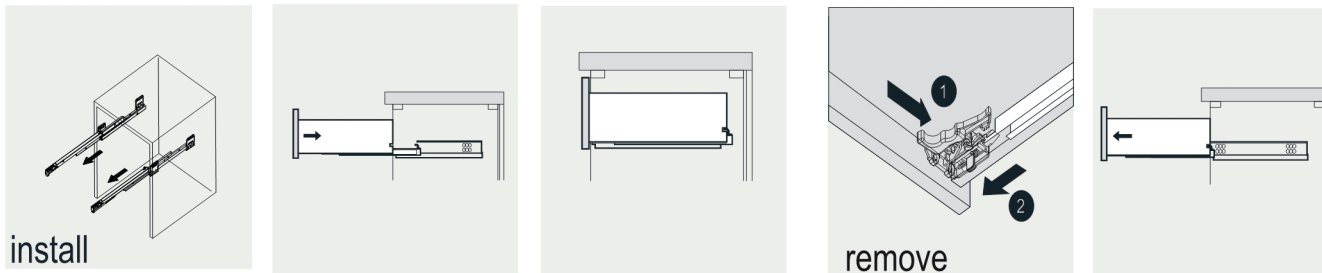

# VIVA

MODLE NO : EVMR05-24X30

- Please check your product packaging to make Sure the included accessories are in the "list of standard accessories".if any parts are missing, please contact your local dealer immediately
- Do not allow any sharp objects to come in contact with the cabinet,as it will scratch the surface
- Continuous and prolonged exposure to direct sunlight may cause discoloration to the wood.
- Continuous and prolonged exposure to direct sunlight may cause discoloration to the wood.
- Please avoid using cleaning products that contain bleach or ammonia.
- Wood surface should only be cleaned with wood care products such as soapy water or furniture polish.

## ERECTING TOOL

## DRAWER'S ADJUST