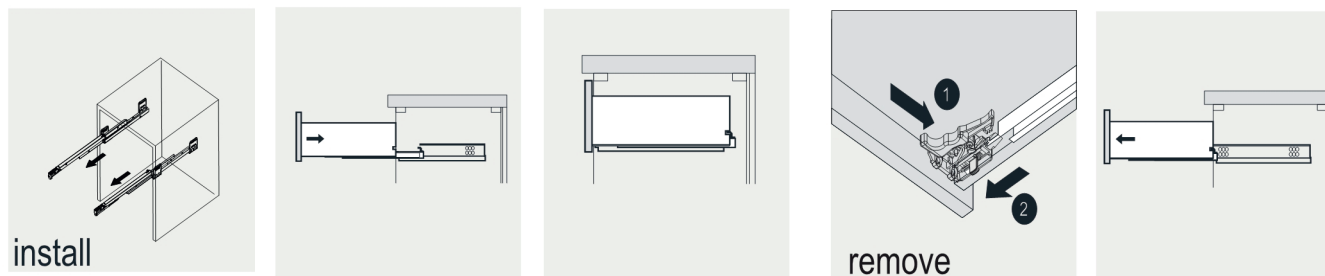

# VIVA

MODLE NO :EVMR05-36X30

- Please check your product packaging to make Sure the included accessories are in the "list of standard accessories".if any parts are missing, please contact your local dealer immediately
- Do not allow any sharp objects to come in contact with the cabinet,as it will scratch the surface
- Continuous and prolonged exposure to direct sunlight may cause discoloration to the wood.
- Continuous and prolonged exposure to direct sunlight may cause discoloration to the wood.
- Please avoid using cleaning products that contain bleach or ammonia.
- Wood surface should only be cleaned with wood care products such as soapy water or furniture polish.

## ERECTING TOOL

## DRAWER'S ADJUST