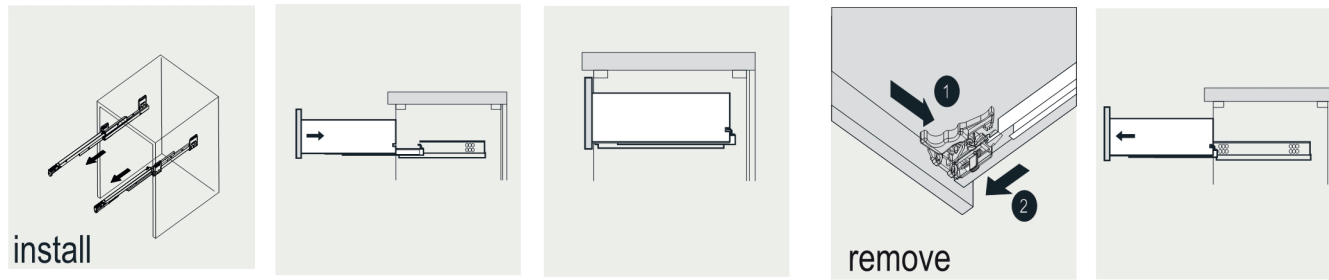

VIVA

MODLE NO : EVMR34-30X30-LED

- Please check your product packaging to make Sure the included accessories are in the "list of standard accessories".if any parts are missing, please contact your local dealer immediately
- Do not allow any sharp objects to come in contact with the cabinet,as it will scratch the surface
- Continuous and prolonged exposure to direct sunlight may cause discoloration to the wood.
- Continuous and prolonged exposure to direct sunlight may cause discoloration to the wood.
- Please avoid using cleaning products that contain bleach or ammonia.
- Wood surface should only be cleaned with wood care products such as soapy water or furniture polish.

ERECTING TOOL

DRAWER'S ADJUST

INSTALLATION INSTRUCTIONS