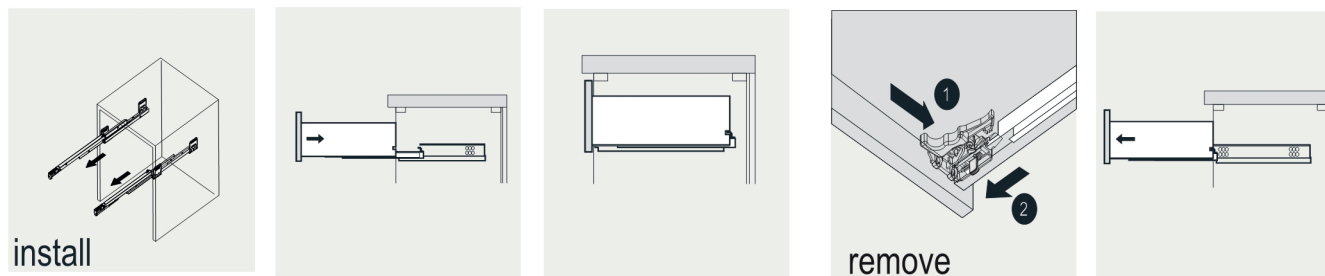

# VIVA

MODLE NO : EVMR34-48X30-LED

- Please check your product packaging to make Sure the included accessories are in the "list of standard accessories".if any parts are missing, please contact your local dealer immediately
- Do not allow any sharp objects to come in contact with the cabinet,as it will scratch the surface
- Continuous and prolonged exposure to direct sunlight may cause discoloration to the wood.
- Continuous and prolonged exposure to direct sunlight may cause discoloration to the wood.
- Please avoid using cleaning products that contain bleach or ammonia.
- Wood surface should only be cleaned with wood care products such as soapy water or furniture polish.

## ERECTING TOOL

## DRAWER'S ADJUST