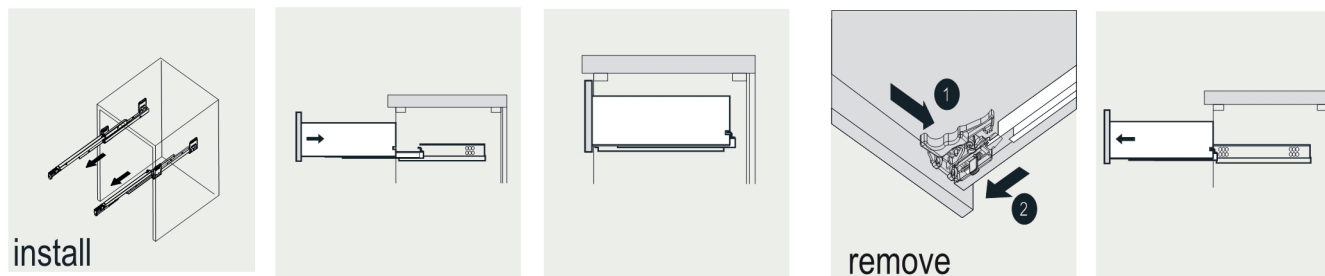

VIVA

MODLE NO : EVMR37-39X30-LED

- Please check your product packaging to make Sure the included accessories are in the "list of standard accessories".if any parts are missing, please contact your local dealer immediately
- Do not allow any sharp objects to come in contact with the cabinet,as it will scratch the surface
- Continuous and prolonged exposure to direct sunlight may cause discoloration to the wood.
- Continuous and prolonged exposure to direct sunlight may cause discoloration to the wood.
- Please avoid using cleaning products that contain bleach or ammonia.
- Wood surface should only be cleaned with wood care products such as soapy water or furniture polish.

ERECTING TOOL

DRAWER'S ADJUST

INSTALLATION INSTRUCTIONS