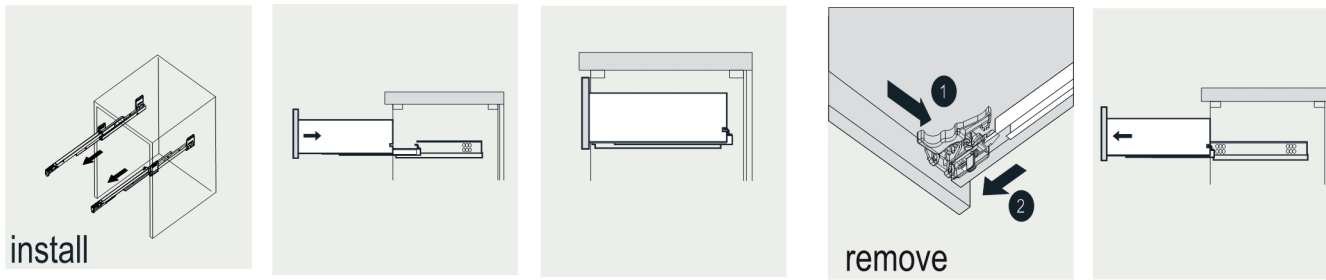

# VIVA

MODLE NO :EVMR412-36X30-WH

- Please check your product packaging to make Sure the included accessories are in the "list of standard accessories".if any parts are missing, please contact your local dealer immediately
- Do not allow any sharp objects to come in contact with the cabinet,as it will scratch the surface
- Continuous and prolonged exposure to direct sunlight may cause discoloration to the wood.
- Continuous and prolonged exposure to direct sunlight may cause discoloration to the wood.
- Please avoid using cleaning products that contain bleach or ammonia.
- Wood surface should only be cleaned with wood care products such as soapy water or furniture polish.

## ERECTING TOOL

## DRAWER'S ADJUST