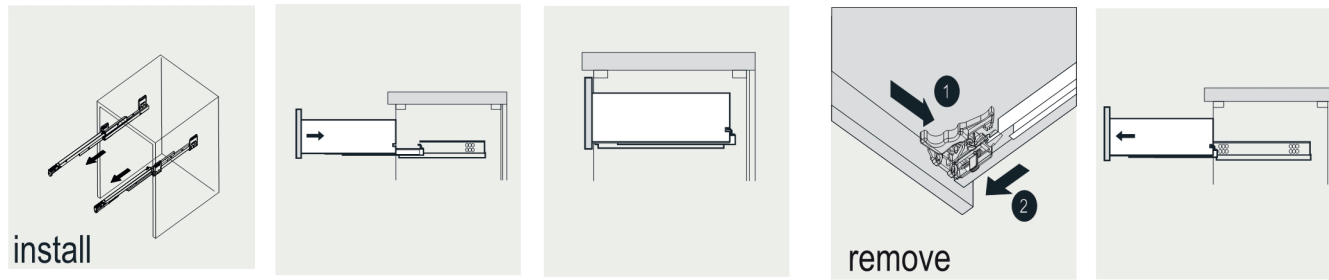

VIVA

MODLE NO : EVMR42-31X24-DECO

- Please check your product packaging to make Sure the included accessories are in the "list of standard accessories".if any parts are missing, please contact your local dealer immediately
- Do not allow any sharp objects to come in contact with the cabinet,as it will scratch the surface
- Continuous and prolonged exposure to direct sunlight may cause discoloration to the wood.
- Continuous and prolonged exposure to direct sunlight may cause discoloration to the wood.
- Please avoid using cleaning products that contain bleach or ammonia.
- Wood surface should only be cleaned with wood care products such as soapy water or furniture polish.

ERECTING TOOL

DRAWER'S ADJUST

INSTALLATION INSTRUCTIONS