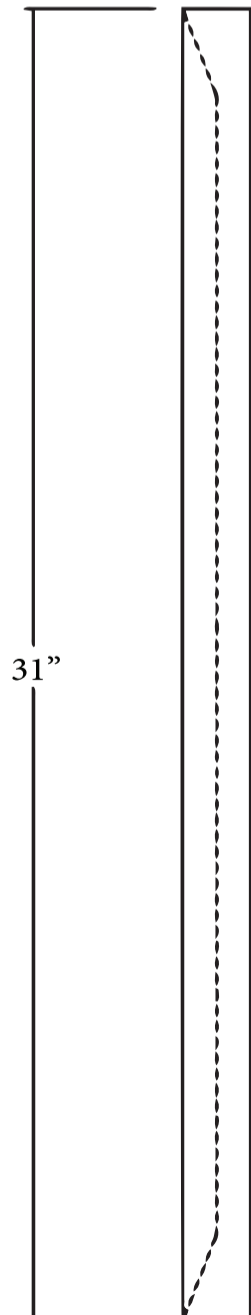

VIVA

MODLE NO : EVMR514-36X30-WH

- Please check your product packaging to make Sure the included accessories are in the "list of standard accessories".if any parts are missing, please contact your local dealer immediately
- Do not allow any sharp objects to come in contact with the cabinet,as it will scratch the surface
- Continuous and prolonged exposure to direct sunlight may cause discoloration to the wood.
- Continuous and prolonged exposure to direct sunlight may cause discoloration to the wood.
- Please avoid using cleaning products that contain bleach or ammonia.
- Wood surface should only be cleaned with wood care products such as soapy water or furniture polish.

ERECTING TOOL

DRAWER'S ADJUST

INSTALLATION INSTRUCTIONS