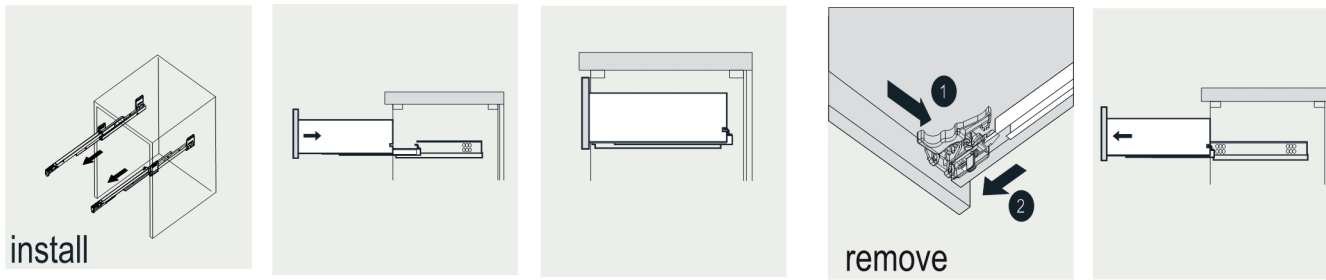

VIVA

MODLE NO : EVMR514-36X30-WH

- Please check your product packaging to make Sure the included accessories are in the "list of standard accessories".if any parts are missing, please contact your local dealer immediately
- Do not allow any sharp objects to come in contact with the cabinet,as it will scratch the surface
- Continuous and prolonged exposure to direct sunlight may cause discoloration to the wood.
- Continuous and prolonged exposure to direct sunlight may cause discoloration to the wood.
- Please avoid using cleaning products that contain bleach or ammonia.
- Wood surface should only be cleaned with wood care products such as soapy water or furniture polish.

ERECTING TOOL

DRAWER'S ADJUST

INSTALLATION INSTRUCTIONS