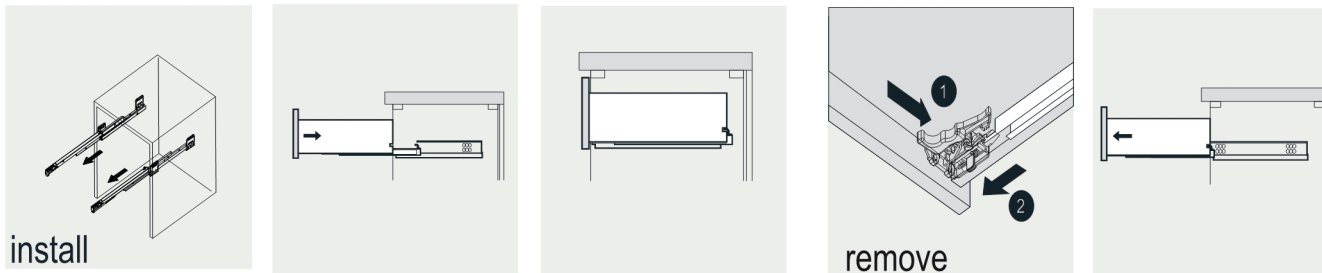

VIVA

MODLE NO : EVMR52-31X24-LED

- Please check your product packaging to make Sure the included accessories are in the "list of standard accessories".if any parts are missing, please contact your local dealer immediately
- Do not allow any sharp objects to come in contact with the cabinet,as it will scratch the surface
- Continuous and prolonged exposure to direct sunlight may cause discoloration to the wood.
- Continuous and prolonged exposure to direct sunlight may cause discoloration to the wood.
- Please avoid using cleaning products that contain bleach or ammonia.
- Wood surface should only be cleaned with wood care products such as soapy water or furniture polish.

ERECTING TOOL

DRAWER'S ADJUST

INSTALLATION INSTRUCTIONS