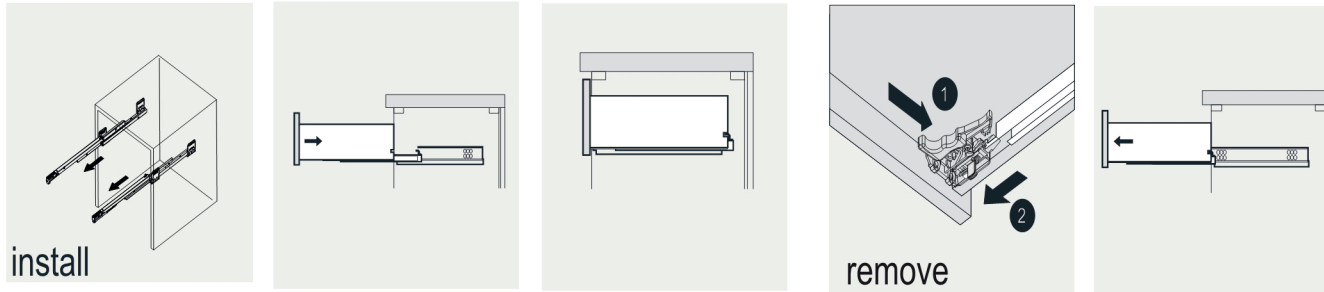

MODLE NO : EVMR600-20AL

- Please check your product packaging to make Sure the included accessories are in the "list of standard accessories".if any parts are missing, please contact your local dealer immediately
- Do not allow any sharp objects to come in contact with the cabinet,as it will scratch the surface
- Continuous and prolonged exposure to direct sunlight may cause discoloration to the wood.
- Continuous and prolonged exposure to direct sunlight may cause discoloration to the wood.
- Please avoid using cleaning products that contain bleach or ammonia.
- Wood surface should only be cleaned with wood care products such as soapy water or furniture polish.

ERECTING TOOL

DRAWER'S ADJUST

INSTALLATION INSTRUCTIONS