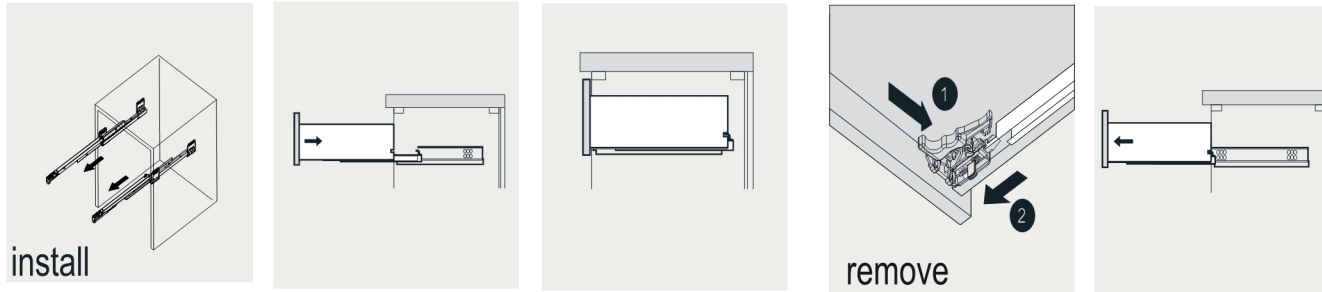

MODLE NO : EVMR600-20NL

- Please check your product packaging to make Sure the included accessories are in the "list of standard accessories".if any parts are missing, please contact your local dealer immediatly
- Do not allow any sharp objects to come in contact with the cabinet,as it will scratch the surface
- Continuous and prolonged exposure to direct sunlight may cause discoloration to the wood.
- Continuous and prolonged exposure to direct sunlight may cause discoloration to the wood.
- Please avoid using cleaning products that contain bleach or ammonia.
- Wood surface should only be cleaned with wood care products such as soapy water or furniture polish.

## ERECTING TOOL

## DRAWER'S ADJUST