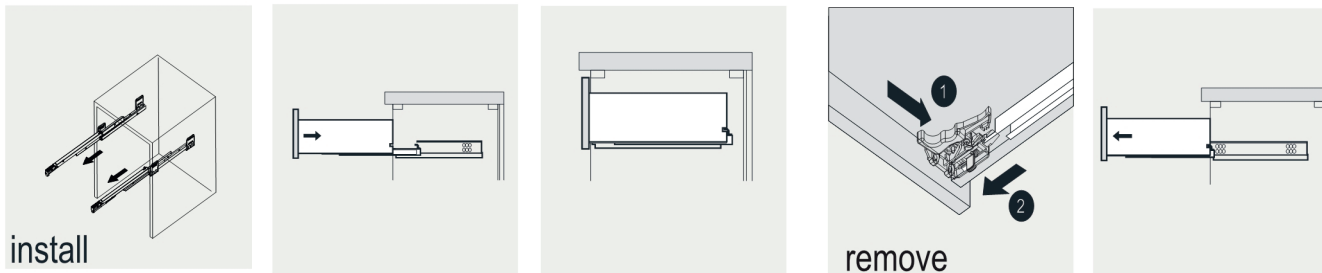

MODLE NO : EVMR750-26GL

- Please check your product packaging to make Sure the included accessories are in the "list of standard accessories".if any parts are missing, please contact your local dealer immediately
- Do not allow any sharp objects to come in contact with the cabinet,as it will scratch the surface
- Continuous and prolonged exposure to direct sunlight may cause discoloration to the wood.
- Continuous and prolonged exposure to direct sunlight may cause discoloration to the wood.
- Please avoid using cleaning products that contain bleach or ammonia.
- Wood surface should only be cleaned with wood care products such as soapy water or furniture polish.

ERECTING TOOL

DRAWER'S ADJUST

INSTALLATION INSTRUCTIONS