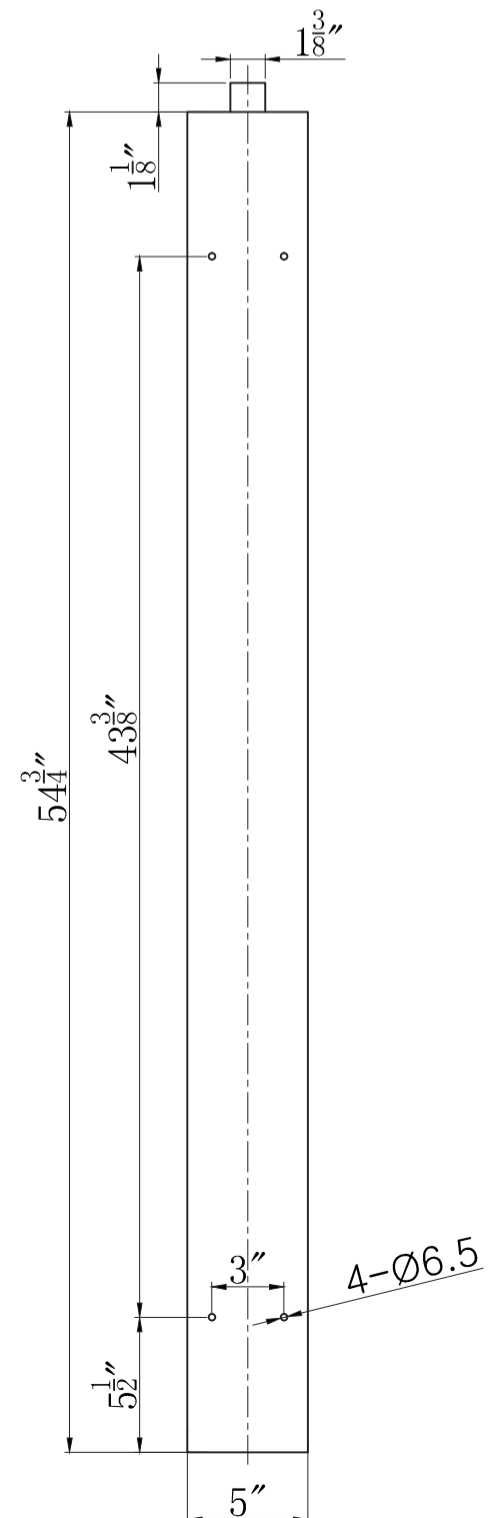

EVIVA

MODLE NO : EVSH9651

- Please check your product packaging to make Sure the included accessories are in the "list of standard accessories".if any parts are missing, please contact your local dealer immediately
- Do not allow any sharp objects to come in contact with the cabinet,as it will scratch the surface
- Continuous and prolonged exposure to direct sunlight may cause discoloration to the wood.
- Continuous and prolonged exposure to direct sunlight may cause discoloration to the wood.
- Please avoid using cleaning products that contain bleach or ammonia.
- Wood surface should only be cleaned with wood care products such as soapy water or furniture polish.

ERECTING TOOL