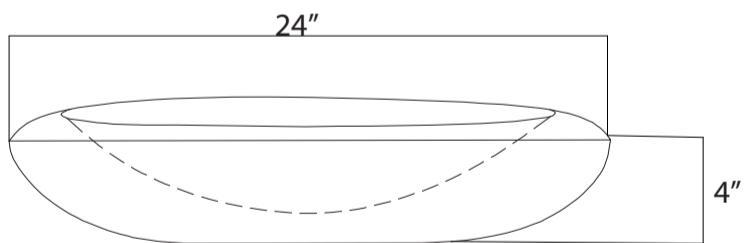

EVSK24X-13WH-Stone_A_Main

ERECTING TOOL

DRAWER'S ADJUST

INSTALLATION INSTRUCTIONS